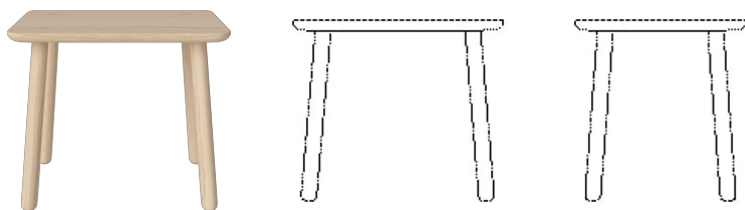

BOLIA

03-125-15

Forest Coffee Table 52 x 42 x H44 cm

Specifications

Country of origin	Assembly	Height	Length	Width	Weight
Croatia	Legs/Base to be mounted	44 cm	42 cm	52 cm	7 kg
Producer	The parcel's measurements				
Spinvalis	The parcel's measurements 1: 0.02 m ³ , 7.0 kg (D 44.0 cm, W 54.0 cm, H 8.5 cm))				

Test and certifications

FSC® C165134

The mark of
responsible forestry

03-125-15

Forest Coffee Table 52 x 42 x H44 cm

Height
44 cm
Length
42 cm

Width
52 cm
Weight
7 kg
Producer
Spinvalis

The parcel's measurements
The parcel's measurements 1: 0.02 m³, 7.0 kg
(D 44.0 cm, W 54.0 cm, H 8.5 cm))

03-125-05

Forest Side Table 42 x 32 x H49 cm

Height
49 cm
Length
42 cm

Width
32 cm
Weight
5.70 kg
Producer
Spinvalis

The parcel's measurements
The parcel's measurements 1: 0.02 m³, 5.7 kg
(D 44.0 cm, W 54.0 cm, H 8.5 cm))

03-125-01

Forest Side Table Ø42, H49 cm

Height
49 cm
Weight
5.70 kg

Diameter
42 cm
Producer
Spinvalis

The parcel's measurements
The parcel's measurements 1: 0.02 m³, 5.7 kg
(D 44.0 cm, W 54.0 cm, H 8.5 cm))