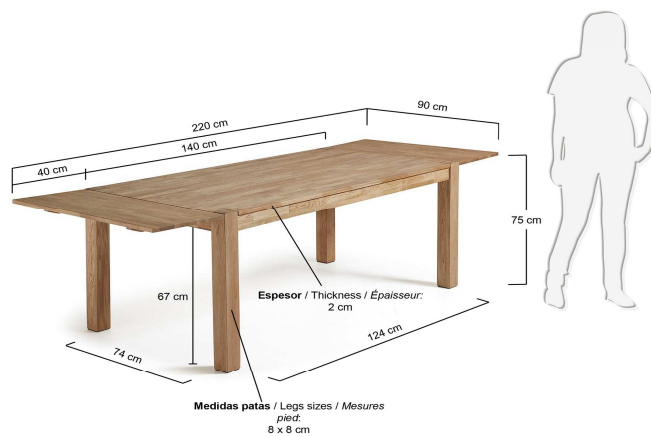

Technical drawings

Features

Use (domestic/contract/office)	Domestic
Indoor (yes/no)	Yes
Alfresco (yes/no)	No
Outdoor (yes/no)	No
Extendible (yes/no)	Yes
Adjustable height (yes/no)	No
Foldable (yes/no)	No
Seating capacity	6
Seating capacity fully extended	10
Max. load (kg)	100
Top edge type	Flat
Scratch and wear resistance (Mohs scale)	
Hardness (Rockwell method)