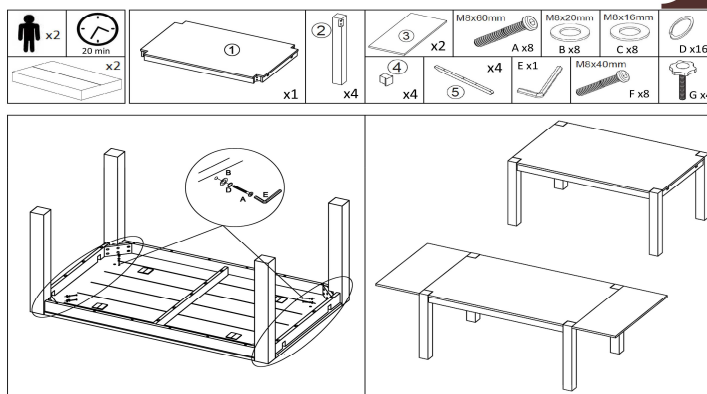

Extension mechanism type	Removable
Number of leaves	2
Stored inside (yes/no)	No
Adjustable feet (yes/no)	No

Materials

Main material	Solid wood
Top material	Oak wood (Quercus alba)
Top finishing	Waxed
Leaf material	Oak wood (Quercus alba)
Leaf finishing	Waxed
Legs material	Oak wood (Quercus alba)
Legs finishing	Waxed
Feet pad type	Rubber pad

Assembly

Unpacking time (min)	3
Assembly required (yes/no)	Yes
Difficulty of assembly	Easy
People required	2
Assembly time (min)	20
Assembly suggestions	Put the top upside down and screw the legs. Check and classify all fittings before starting the assembly. Assemble on a soft surface.

Assembly instructions

CC0007 / CC0008

Care & Warranties

General warnings	This product has a porous finishing treatment and it will absorb any spill on it. When using it use a waterproof tablecloth or a coaster to protect from spills, scratches and damages. Changes on temperature and humidity may vary the shape.
Specific use and care instructions	Clean with a mild soapy solution and dry immediately. We strongly recommend varnishing/re-staining the furniture regularly once a year to prevent dryness, cracks and moisture absorption.
Specific use and care instructions for outdoor	N/A
Years of guarantee	2
Made according to	EN 12521:2010 for household use tables
FSC certified (yes/no)	No
PEFC certified (yes/no)	No
FLEGT license (yes/no)	N/A
Variation type	Natural wood grain and/or Colour tone, Light and environment conditions may
Purposeful distressing type	No distressing