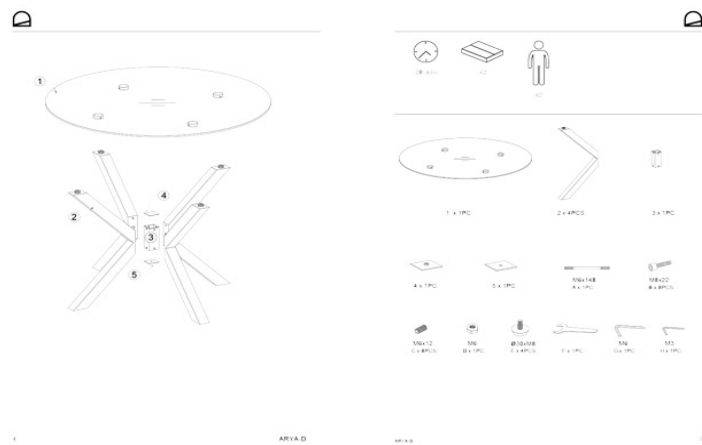

Extension mechanism type	N/A
Number of leaves	
Stored inside (yes/no)	N/A
Adjustable feet (yes/no)	Yes

Materials

Main material	Glass
Top material	Tempered glass
Top finishing	Clear
Leaf material	N/A
Leaf finishing	N/A
Legs material	Steel
Legs finishing	Powder coated painted
Feet pad type	Plastic pad

Assembly

Unpacking time (min)	3
Assembly required (yes/no)	Yes
Difficulty of assembly	Easy
People required	2
Assembly time (min)	20
Assembly suggestions	Assemble the legs first and then screw the top. Check and classify all fittings before starting the assembly. Assemble on a soft surface.

Assembly instructions

Care & Warranties

General warnings	Do not place near direct sources of heat. Keep away from direct solar light. Do not use abrasive products like acetones, bleaches, solvents, etc. Sharp elements can scratch the product surface.
Specific use and care instructions	Clean the product with a wet cloth dampened in a mild cleaner and dry immediately. Dust it with a duster.
Specific use and care instructions for outdoor	N/A
Years of guarantee	2
Made according to	EN 12521:2010 for household use tables
FSC certified (yes/no)	N/A
PEFC certified (yes/no)	N/A
FLEGT license (yes/no)	N/A
Variation type	No natural variation, Light and environment conditions may distort the color
Purposeful distressing type	No distressing