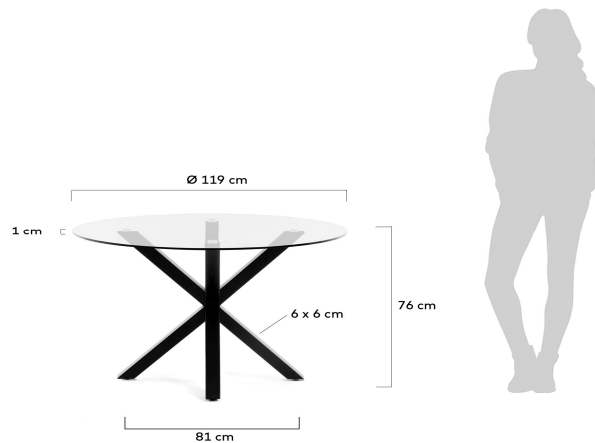

ARYA

Descriptions

Product code	CC1350C07
Product description	ARYA Table 119X119 black, clear glass This Full Argo table, with a round, tempered glass top and steel legs with a black finish, boasts design as well as materials and finishes. With a 119 cm top, you can make use of it comfortably, thanks to its large surface. In addition, it is support
Origin country	CN

Dimensions

Height x Width x Depth (cm)	76 cm	x	119 cm	x	119 cm
Product weight (Kg)	38,7 Kg				
Top thickness (mm)	10				
Leaf sizes					

Technical drawings

Features

Use (domestic/contract/office)	Domestic+
Indoor (yes/no)	Yes
Alfresco (yes/no)	No
Outdoor (yes/no)	No
Extendible (yes/no)	No
Adjustable height (yes/no)	No
Foldable (yes/no)	No
Seating capacity	6
Seating capacity fully extended	6
Max. load (kg)	50
Top edge type	Flat
Scratch and wear resistance (Mohs scale)	
Hardness (Rockwell method)	

Extension mechanism type	N/A
Number of leaves	
Stored inside (yes/no)	N/A
Adjustable feet (yes/no)	Yes

Materials

Main material	Glass
Top material	Tempered glass
Top finishing	Clear
Leaf material	N/A
Leaf finishing	N/A
Legs material	Steel
Legs finishing	Powder coated painted
Feet pad type	Plastic pad

Additional information	Legs form a square of 81 x 81 cm. Tube shape: 6 x 6 cm
------------------------	--------------------------------------------------------

Packaging

Units per lot	
Cbm (m3) / Gross weight (Kg)	0,173 / 43,5
Nº of boxes	2