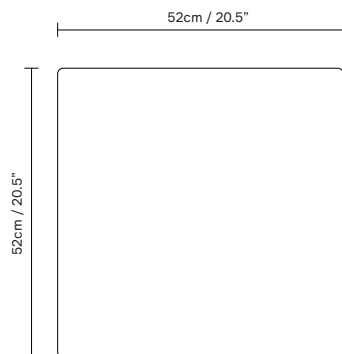

Aymara Cushion

Product Fact Sheet

Aymara Cushion

No. (3422) Aymara Cushion New Square, Brown/ No. (3423) Aymara Cushion Moulinex / No. (3426) Aymara Cushion Ribbon / No. (3420) Aymara Cushion Pattern Cream / No. (3421) Aymara Cushion Pattern Grey, 52x52

Dimensions:

L: 52 cm / 20.5", H: 52 cm / 20.5"

Product description:

The Aymara textile line is following Nordic design traditions but is made of the finest and purest alpaca wool from the highlands of North Bolivia and produced by highly skilled craftsmen in Bolivia. This combination results in a simple yet eminent product line. The textiles are made of 100 % pure alpaca with no use of other wool. They come only in natural colours of alpaca, with no dyeing process being involved. The textiles are knitted like a cosy sweater and not woven like traditional interior textiles. The plaid brings extra luxury for your home and personal comfort.

Country of origin: Cover: Bolivia / Inner cushion: Denmark

Net weight: 225g / 0.5 lb

Designed by/year of design: Herman Studio

Note: Inner cushion is included and in a separated box.

Pre-assembled: No

Contract use: Yes