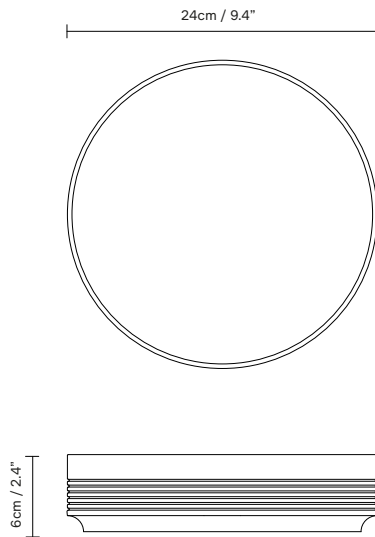

Section Wooden Bowl

Product Fact Sheet

Section Wooden Bowl

No. (3210) Section Wooden Bowl

Dimensions:

Ø: 24 cm / 9.4", H: 6 cm / 2.4"

Product description:

The wooden bowl is both functional and decorative. It is large enough for storage of everyday fruits and greens and small enough for carrying easily. The natural wood grain means every bowl is unique. The natural patterns are highlighted on the outside of the bowl due to the carvings and curvature.

Country of origin: Portugal

Net weight: 800g / 1.7 lb

Designed by/year of design: Herman Studio, 2019

Pre-assembled: Yes

Contract use: Yes

Note: Food approved oil

Scope of application: Serving bowl

Certifications: FSC certified