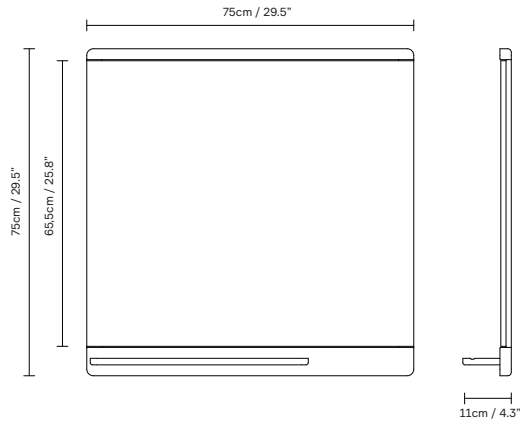

Rim Pinboard

Product Fact Sheet

Rim Pinboard

No. (2420) Rim Pinboard 75 x 75, oak / No. (2421) Rim Pinboard 75 x 75, white oak

Dimensions:

W: 75 cm / 29.5", H: 75 cm / 29.5", D: 11 cm / 4.3

Product description:

The Rim Pinboard is a design element composed of 100% recycled canvas and solid wood.

These two material components result in a natural and warm look, which provide an aesthetically pleasing functional object for the modern living space. The pinboard is an aid in organising and inspiring your daily life by presenting ideas in a modern and welcoming style.