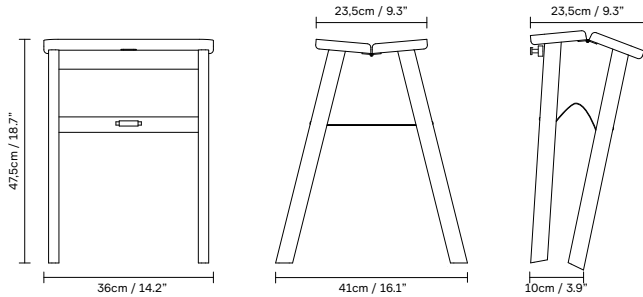

# Angle Foldable Stool

---

Product Fact Sheet

## Dimensions:

W: 36 cm / 14.2", H: 47,5 cm / 18.7", D: 41 cm / 16.1", Seat D: 23,5 cm / 9.3"

## Product description:

A stool that fits all desires, be it form, functionality, comfort or durability. Surprisingly highly comfortable as the seating sides are angled with 10 degrees towards each other. The leather band underneath the seat with a supporting brass rod gives the stool its final touch of a detailed, prominent form.

**Country of origin:** Bosnia-Herzegovina

**Net weight:** 3 kg / 6.6 lb

**Designed by/year of design:** Herman Studio, 2018

**Features:** The stool is foldable and can be stored on a wall mounting

**Note:** Large angle hook, brass, included for wall mounting. Teflon gliders are installed as standard. Estimated weight 110 kg.