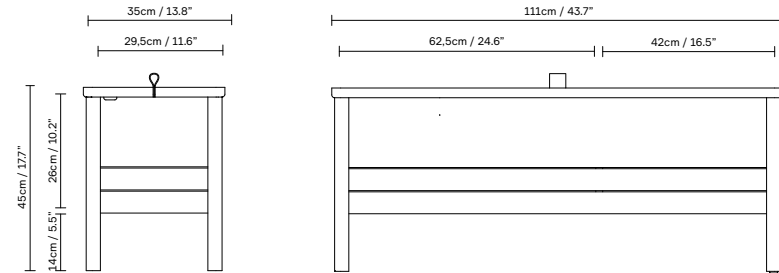

A Line Storage Box 111

Product Fact Sheet

A Line Storage Box 111

No. (2135) A Line Storage Bench 111, oak / No. (2136) A Line Storage Bench 111, black oak / No. (2137) A Line Storage Bench 111, white oak / No. (2138) A Line Storage Bench 111, Indigo Blue Special Edition

Dimensions:

L: 111 cm / 43.7", W: 35 cm / 13.8", H: 45 cm / 17.7"

Product description:

A Line Storage Bench is an updated version of the classic storage bench - where functionality meets clean form. A solid and versatile bench with slightly reduced dimensions and minimalistic characteristics. It is practical with a large area for storage - consisting of two separated compartments. The lid is lifted via a small leather handle and is held in place by the construction when in use. The lower cut of the two legs angles the piece so as to give it a feeling of being lifted up making the overall design solid and robust, but also stylish. A versatile bench either as a stand-alone item in a hallway, bedroom, or any seating area, - to embellish practical areas in the home and to ensure joy of use and storage.

Product type: Storage bench

Environment: Indoor

Material: Solid European oak.
Bottom: Veneer MDF. Natural bend leather

Country of origin: Bosnia-Herzegovina

Net weight: 19 kg / 41.9 lb

Designed by/year of design: Herman Studio, 2018