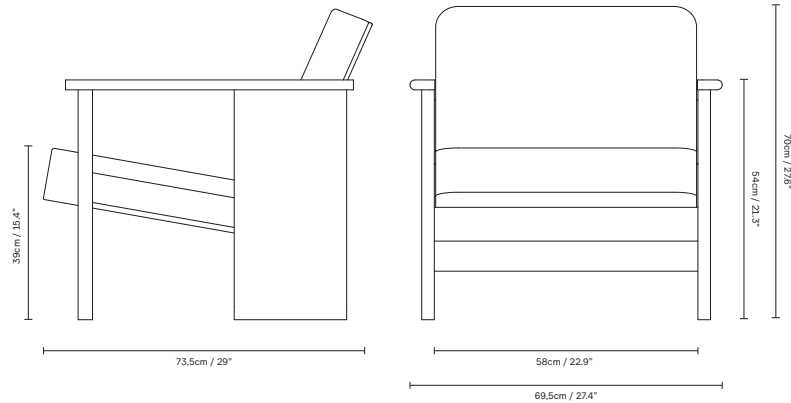

## Dimensions:

W: 69,5 cm / 27.4", H: 70 cm / 27.6", D: 73,5 cm / 29", Seat H: 39 cm / 15.4"

## Product description:

A compact padded lounge chair with a distinctive wooden side panel and upholstered seat and back that combines pure, durable raw materials and soft ergonomic shapes. The chair is intended as a versatile piece of furniture that provides generous comfort despite its minimal footprint. The textile has detailed visible stitching on both the back and front of the seat. Block Lounge Chair is perfect for small spaces as well as large open settings. The upholstered seat and back comes in Hallindal, Zero and Grain fabric. Can be finished in a COM version (customer's own material).