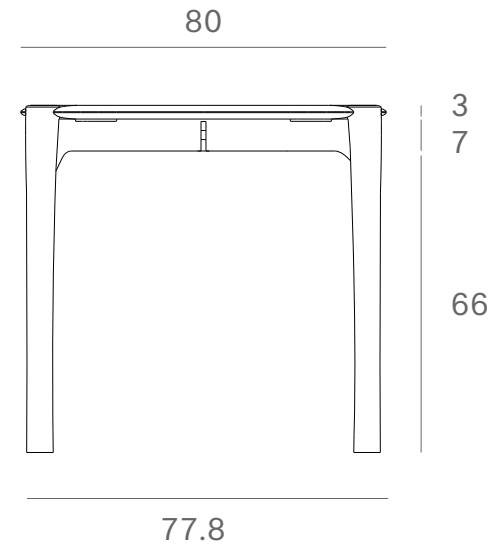

*Ethnicraft*

51325 - Oak PI dining table - Dimensions (cm)

*Ethnicraft*

51325 - Oak PI dining table - Dimensions (inches)