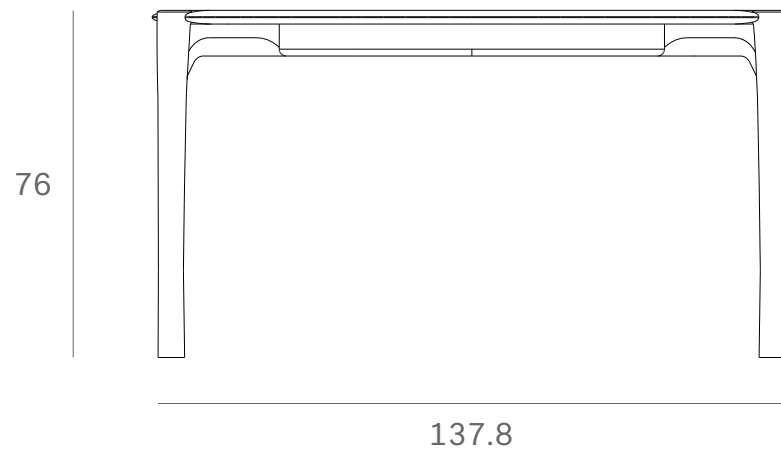

*Ethnicraft*

51325 - Oak PI dining table - Dimensions (cm)

*Ethnicraft*

51325 - Oak PI dining table - Dimensions (inches)