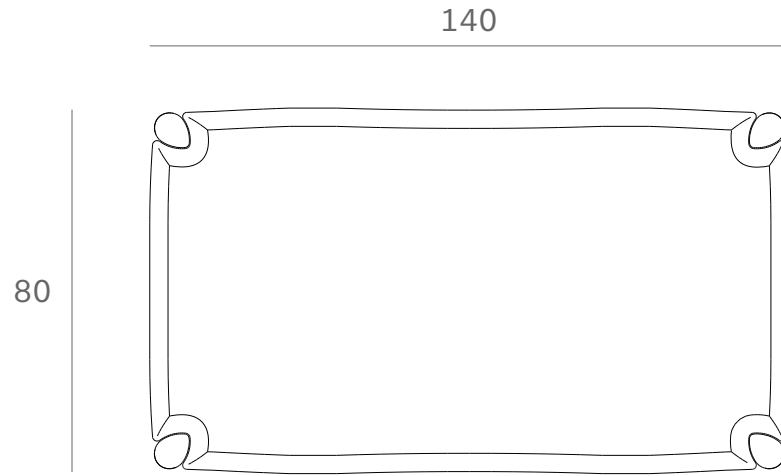

*Ethnicraft*

51325 - Oak PI dining table - Dimensions (cm)

*Ethnicraft*

51325 - Oak PI dining table - Dimensions (inches)