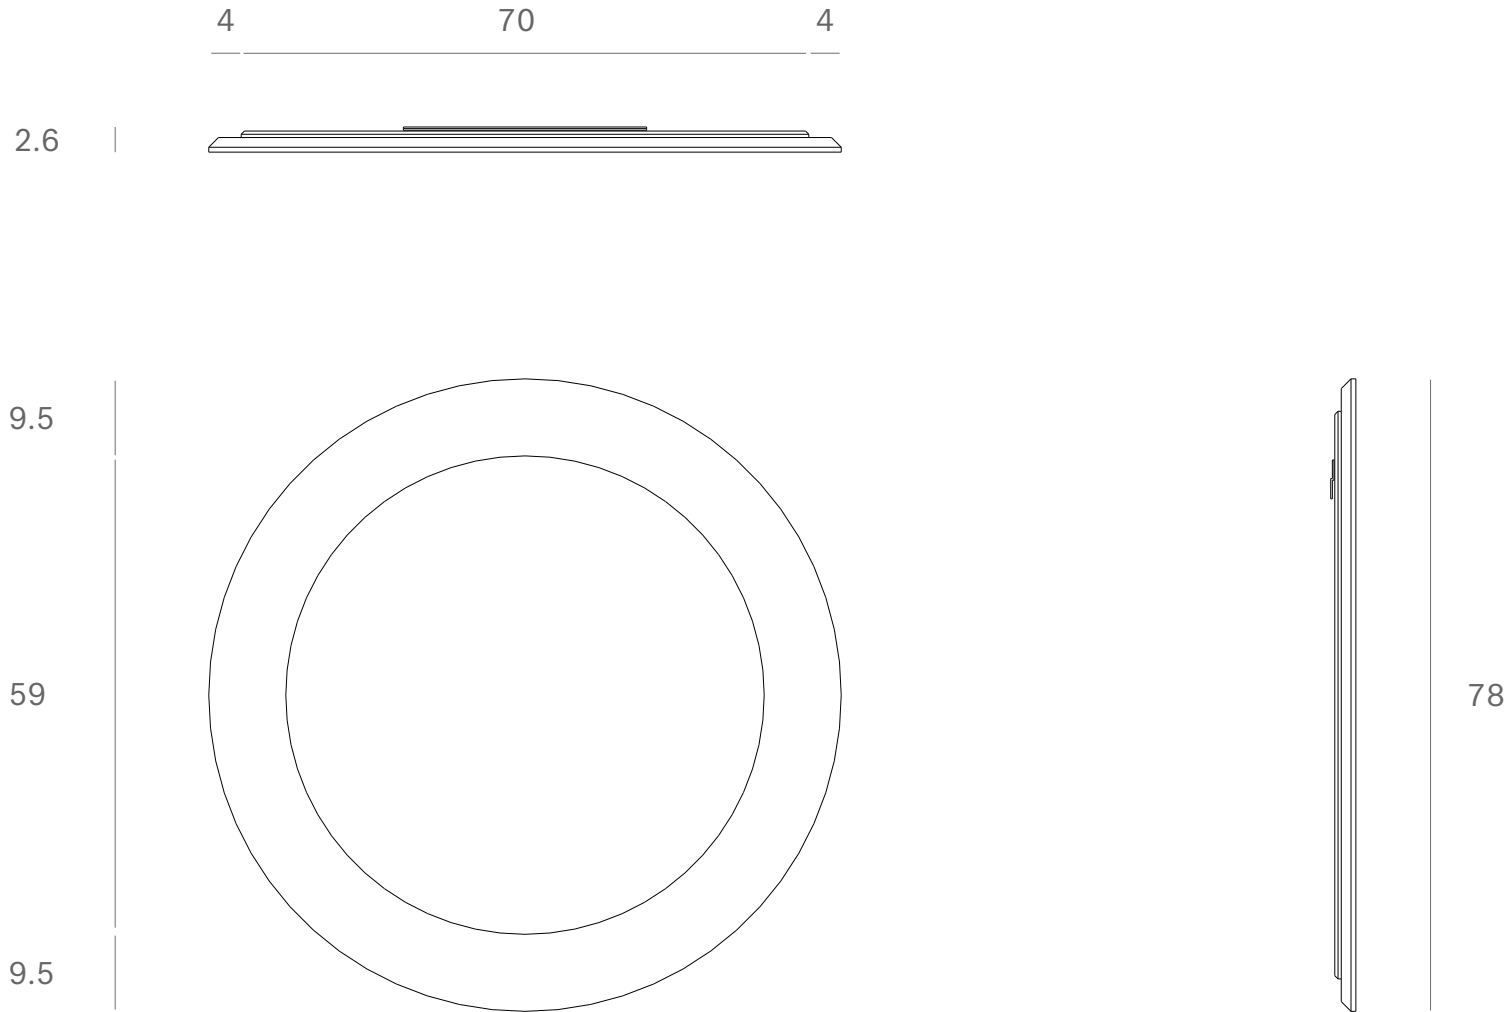

Ethnicraft

25955 - Sphere wall mirror - Umber - minerals frame - round - Dimensions (cm)

*Ethnicraft*

25955 - Sphere wall mirror - Umber - minerals frame - round - Dimensions (inches)