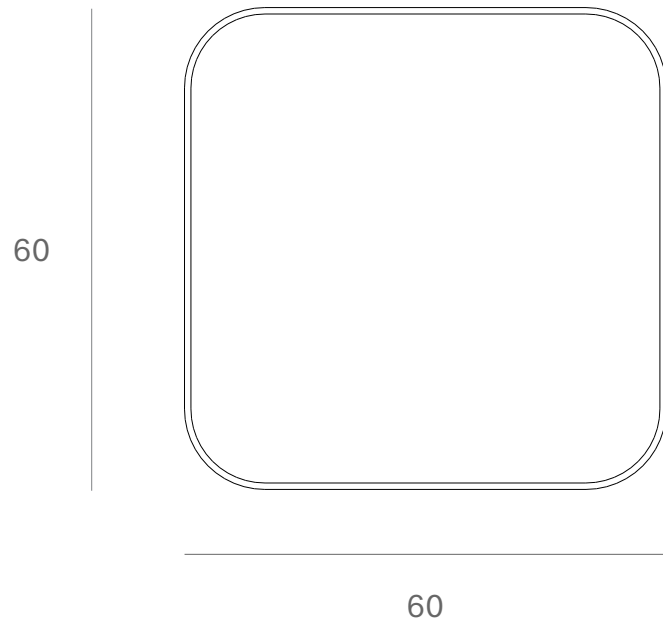

*Ethnicraft*

20680 - Camber wall mirror - wooden frame - Dimensions (cm)

*Ethnicraft*

20680 - Camber wall mirror - wooden frame - Dimensions (inches)