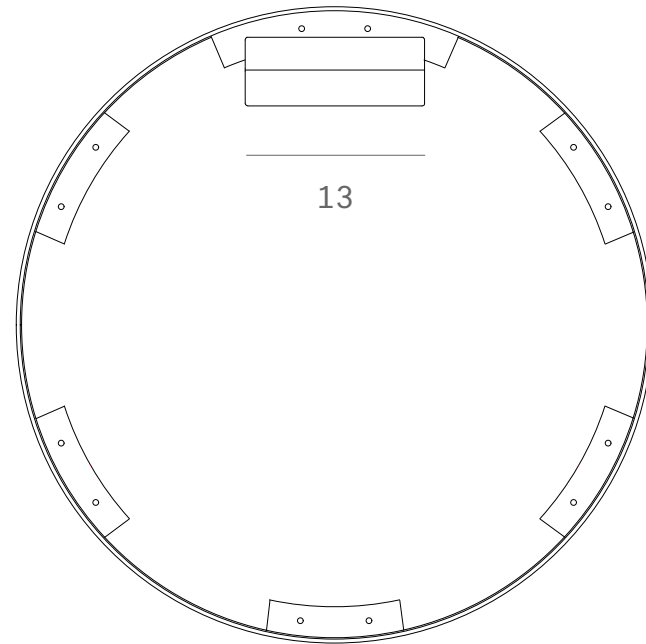

*Ethnicraft*

20645 - Black Layers mineral wall art - metal frame - round - XL - Dimensions (cm)

*Ethnicraft*

20645 - Black Layers mineral wall art - metal frame - round - XL - Dimensions (inches)