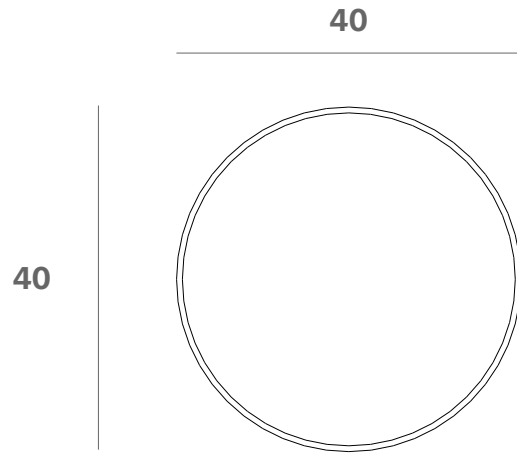

*Ethnicraft*

20148 - Barrow pouf - Copper fabric - Dimensions (cm)

*Ethnicraft*

20148 - Barrow pouf - Copper fabric - Dimensions (inches)