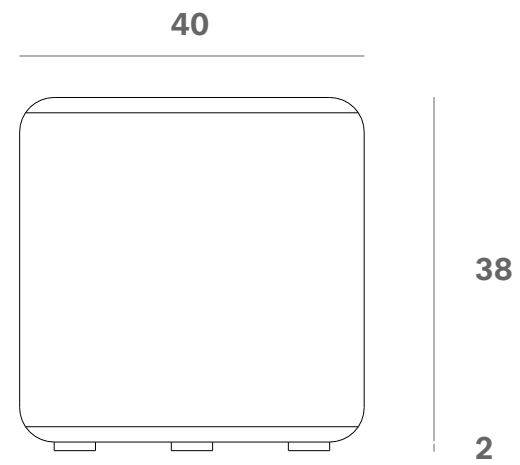

*Ethnicraft*

20148 - Barrow pouf - Copper fabric - Dimensions (cm)

*Ethnicraft*

20148 - Barrow pouf - Copper fabric - Dimensions (inches)