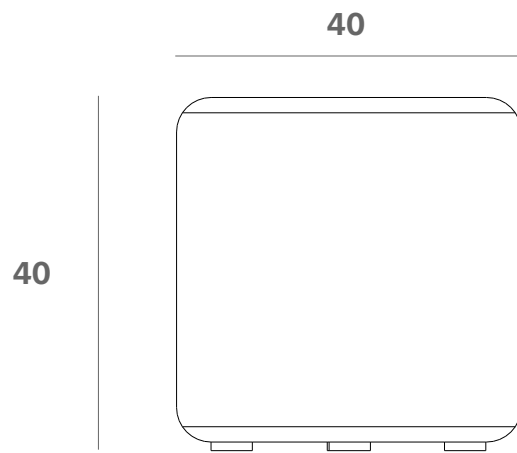

*Ethnicraft*

20148 - Barrow pouf - Copper fabric - Dimensions (cm)

*Ethnicraft*

20148 - Barrow pouf - Copper fabric - Dimensions (inches)