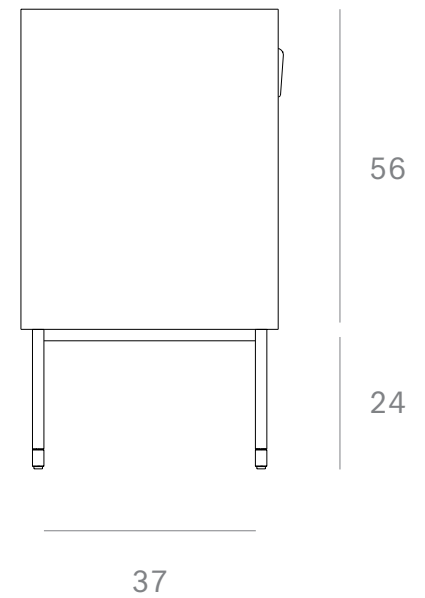

*Ethnicraft*

10052 Teak Roller Max sideboard - 2 sliding doors - Dimensions (cm)

*Ethnicraft*

10052 Teak Roller Max sideboard - 2 sliding doors - Dimensions (inches)