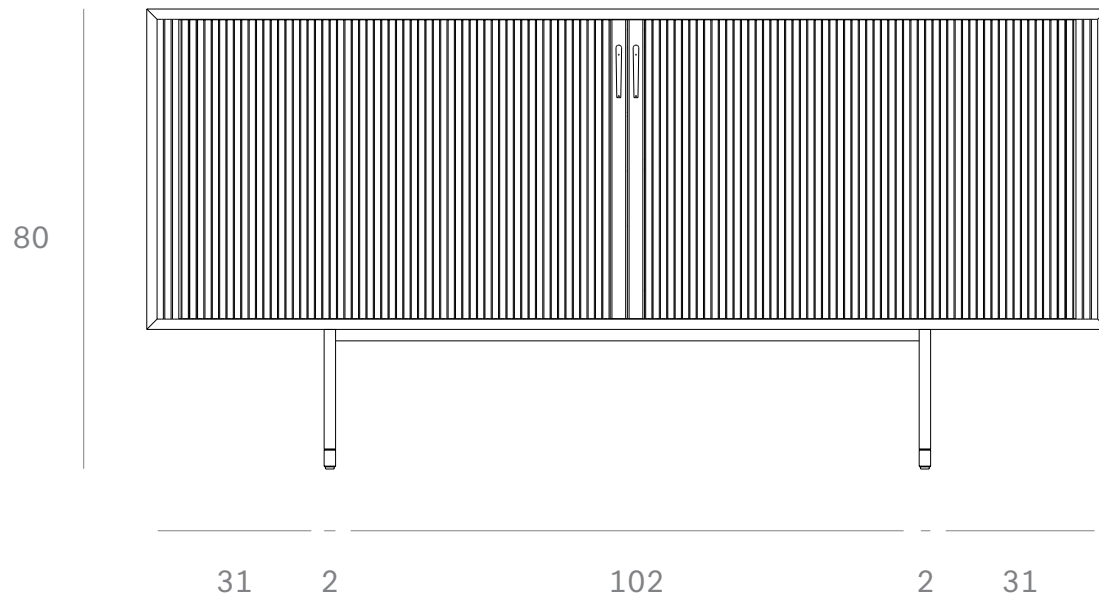

*Ethnicraft*

10052 Teak Roller Max sideboard - 2 sliding doors - Dimensions (cm)

*Ethnicraft*

10052 Teak Roller Max sideboard - 2 sliding doors - Dimensions (inches)