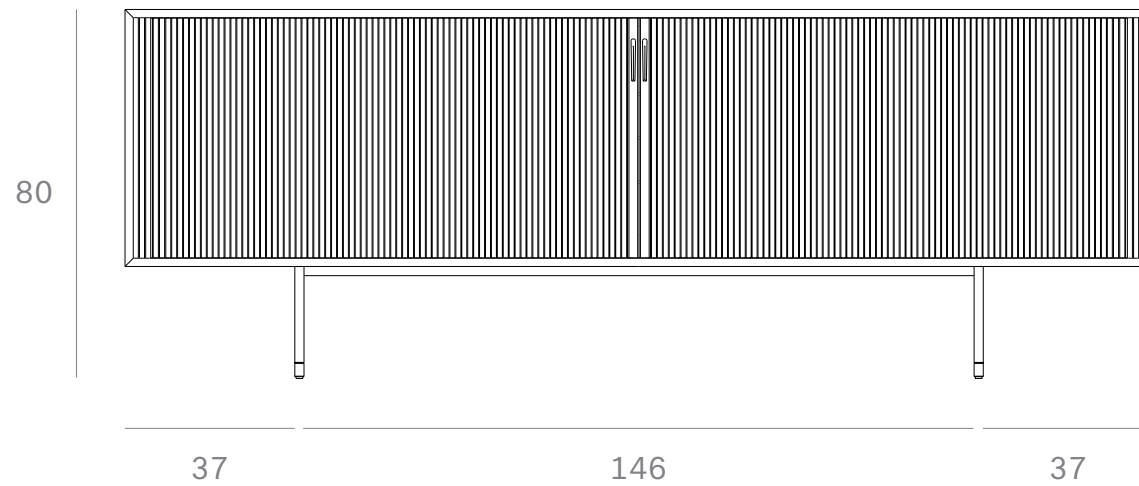

*Ethnicraft*

10051 Teak Roller Max sideboard - 2 sliding doors - Dimensions (cm)

*Ethnicraft*

10051 Teak Roller Max sideboard - 2 sliding doors - Dimensions (inches)