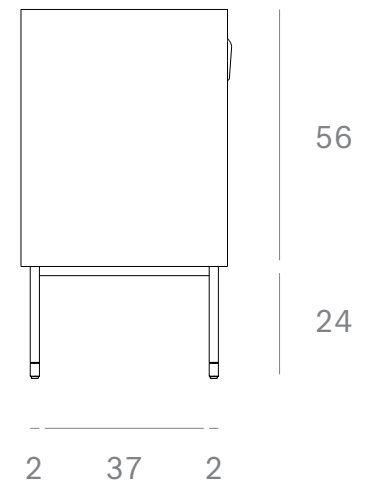

*Ethnicraft*

10051 Teak Roller Max sideboard - 2 sliding doors - Dimensions (cm)

*Ethnicraft*

10051 Teak Roller Max sideboard - 2 sliding doors - Dimensions (inches)