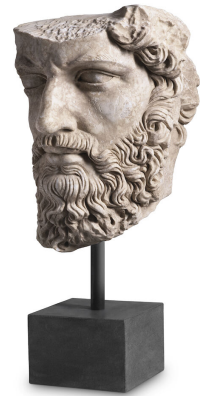

E I C H H O L T Z

EST. 1992

SPECIFICATION SHEET

Item no.	TM0020
Item description	Bust of Lucius Verus marble antique look Marble black metal base
Suitable for	Indoor use/dry locations only
Net weight (kg)	36
Net weight (lbs)	79.34

DIMENSIONS

Dimensions (cm)	W. 23.5 D. 30 H. 58 cm
Dimensions (inch)	W. 9.25" D. 11.81" H. 22.83"

MATERIALS

TM0020	Bust of Lucius Verus marble antique look Marble Iron
--------	---

LOGISTIC INFORMATION

TM0020	Bust of Lucius Verus marble antique look 1 pc(s)
Carton length (m)	0.35
Carton width (m)	0.35
Carton height (m)	0.6
Carton cubage (m)	0.0735
Gross weight (kg)	50
HS code EU	68029100
Carton length (inch)	13.78
Carton width (inch)	13.78
Carton height (inch)	23.62
Carton cubage (ft)	2.6
Gross weight (lbs)	110.2
HS code USA	6802911500