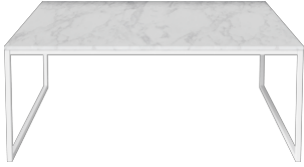

03-061-15

Como Coffee Table 110 x 110 cm

Length 110 cm
Weight 80.50 kg
Width 110 cm
Tabletop thickness 2 cm
Producer
Aage Østergaard Møbelindustri A/S

The parcel's measurements
The parcel's measurements 1: 0.62 m³, 82.5 kg
(D 114.0 cm, W 114.0 cm, H 47.5 cm))