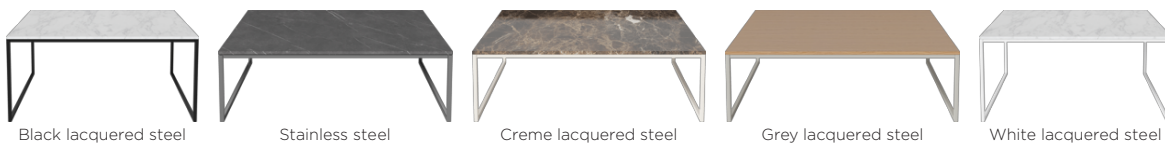

03-060-09

Como Coffee Table 60 x 60 x H48 -
Marble/Travertine

Height 48 cm
Width 60 cm
Length 60 cm
Producer Aage Østergaard Møbelindustri A/S

The parcel's measurements
The parcel's measurements 1: 0.24 m3, 27.0 kg
(D 65.0 cm, W 65.0 cm, H 57.0 cm)

03-060-21

Como Coffee Table 60 x 120 x H48 -
Marble/Travertine

Height 48 cm
Width 60 cm
Length 120 cm
Producer Aage Østergaard Møbelindustri A/S

The parcel's measurements
The parcel's measurements 1: 0.46 m3, 53.0 kg
(D 125.0 cm, W 65.0 cm, H 57.0 cm)

Materials and surfaces

Top material

Base

Leg height