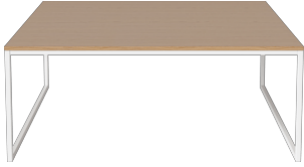

BOLIA

BOLIA

03-061-15

Como Coffee Table 110 x 110 cm

Specifications

Country of origin	Assembly	Length	Width	Weight	Tabletop thickness
Denmark	Delivered assembled	110 cm	110 cm	80.50 kg	2 cm
Producer	The parcel's measurements				
Aage Østergaard Møbelindustri A/S	The parcel's measurements 1: 0.62 m ³ , 82,5 kg (D 114.0 cm, W 114.0 cm, H 47,5 cm))				

Notice

Please note that the given height is measured without the thickness of the tabletop.

Test and certifications

FSC® C165134

The mark of responsible forestry

03-061-15

Como Coffee Table 110 x 110 cm

Length 110 cm
Weight 80.50 kg
Width 110 cm
Tabletop thickness 2 cm
Producer
Aage Østergaard Møbelindustri A/S

The parcel's measurements
The parcel's measurements 1: 0.62 m³, 82.5 kg
(D 114.0 cm, W 114.0 cm, H 47.5 cm))

03-061-01

Como Coffee Table 55 x 55 cm

Length 55 cm
Weight 23 kg
Width 55 cm
Tabletop thickness 2 cm
Producer
Aage Østergaard Møbelindustri A/S