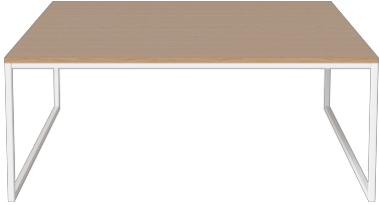

Como series

Designed by Glismand & Rüdiger, Denmark

Simplicity and elegance are shaped and brought to life in various materials and sizes that unite Danish craftsmanship and Scandinavian design. Como features a table top in various organic materials such as solid oak, walnut, laminate, glass, marble and concrete and is available in different sizes and heights, enabling you to blend two together, create a unique material mix or focus on one material in a single colour. It's entirely up to you.

BOLIA

BOLIA

03-061-15

Como Coffee Table 110 x 110 cm

Specifications

Country of origin	Assembly	Length	Width	Weight	Tabletop thickness
Denmark	Delivered assembled	110 cm	110 cm	80.50 kg	2 cm
Producer	The parcel's measurements				
Aage Østergaard Møbelindustri A/S	The parcel's measurements 1: 0.62 m ³ , 82,5 kg (D 114.0 cm, W 114.0 cm, H 47,5 cm))				

Notice

Please note that the given height is measured without the thickness of the tabletop.

Test and certifications

FSC® C165134

The mark of responsible forestry

03-061-15

Como Coffee Table 110 x 110 cm

Length 110 cm
Weight 80.50 kg
Width 110 cm
Tabletop thickness 2 cm
Producer
Aage Østergaard Møbelindustri A/S