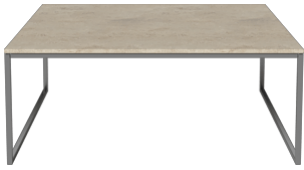

## Como Coffee Table 110 x 110 cm

---

### Specifications

<b>Country of origin</b>	<b>Assembly</b>	<b>Length</b>	<b>Width</b>	<b>Weight</b>	<b>Tabletop thickness</b>
Denmark	Delivered assembled	110 cm	110 cm	80.50 kg	2 cm
<b>Producer</b>	<b>The parcel's measurements</b>				
Aage Østergaard Møbelindustri A/S	The parcel's measurements 1: 0.62 m <sup>3</sup> , 82,5 kg (D 114.0 cm, W 114.0 cm, H 47,5 cm))				

### Notice

Please note that the given height is measured without the thickness of the tabletop.

03-061-15

Como Coffee Table 110 x 110 cm

**Length** 110 cm  
**Weight** 80.50 kg  
**Width** 110 cm  
**Tabletop thickness** 2 cm  
**Producer**  
Aage Østergaard Møbelindustri A/S