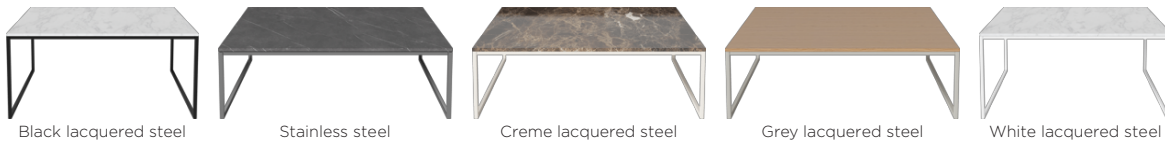

03-060-09

Como Coffee Table 60 x 60 x H48 -
Marble/Travertine

Height 48 cm
Width 60 cm
Length 60 cm
Producer Aage Østergaard Møbelindustri A/S

The parcel's measurements
The parcel's measurements 1: 0.24 m³, 27.0 kg
(D 65.0 cm, W 65.0 cm, H 57.0 cm)

03-060-21

Como Coffee Table 60 x 120 x H48 -
Marble/Travertine

Height 48 cm
Width 60 cm
Length 120 cm
Producer Aage Østergaard Møbelindustri A/S

The parcel's measurements
The parcel's measurements 1: 0.46 m³, 53.0 kg
(D 125.0 cm, W 65.0 cm, H 57.0 cm)

Materials and surfaces

Top material

Base

Leg height