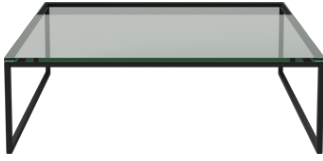

BOLIA

BOLIA

03-061-15

Como Coffee Table 110 x 110 cm

Specifications

Country of origin	Assembly	Length	Width	Weight	Tabletop thickness
Denmark	Delivered assembled	110 cm	110 cm	80.50 kg	2 cm
Producer	The parcel's measurements				
Aage Østergaard Møbelindustri A/S	The parcel's measurements 1: 0.62 m ³ , 82.5 kg (D 114.0 cm, W 114.0 cm, H 47.5 cm))				

Notice

Please note that the given height is measured without the thickness of the tabletop.

03-061-15

Como Coffee Table 110 x 110 cm

Length 110 cm
Weight 80.50 kg
Width 110 cm
Tabletop thickness 2 cm
Producer Aage Østergaard Møbelindustri A/S

The parcel's measurements
The parcel's measurements 1: 0.62 m³, 82.5 kg
(D 114.0 cm, W 114.0 cm, H 47.5 cm))

03-061-05

Como Coffee Table 60 x 60 cm

Length 60 cm
Weight 26 kg
Width 60 cm
Tabletop thickness 2 cm
Producer Aage Østergaard Møbelindustri A/S