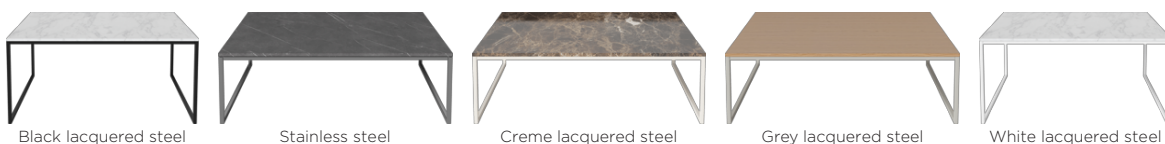

03-060-21

Como Coffee Table 60 x 120 x H48 -
Marble/Travertine

Height 48 cm
Width 60 cm
Length 120 cm
Producer Aage Østergaard Møbelindustri A/S

The parcel's measurements
The parcel's measurements 1: 0.46 m³, 53.0 kg
(D 125.0 cm, W 65.0 cm, H 57.0 cm))

03-060-02

Como Coffee Table 60 x 60 x H42
-Terrazzo

Height 42 cm
Width 60 cm
Length 60 cm
Weight 27 kg
Producer Aage Østergaard Møbelindustri A/S

The parcel's measurements
The parcel's measurements 1: 0.22 m³, 27.0 kg
(D 65.0 cm, W 65.0 cm, H 51.0 cm))

Materials and surfaces

Top material

Base

Leg height