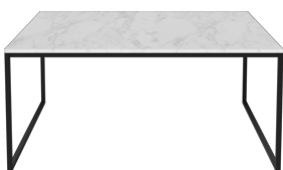

03-061-15

Como Coffee Table 110 x 110 cm

Length 110 cm
Weight 80.50 kg
Width 110 cm
Tabletop thickness 2 cm
Producer Aage Østergaard Møbelindustri A/S

The parcel's measurements
The parcel's measurements 1: 0.62 m³, 82.5 kg
(D 114.0 cm, W 114.0 cm, H 47.5 cm))