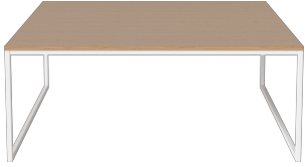

03-061-25

Como Coffee Table 160 x 44 cm

Length 160 cm
Weight 60 kg
Width 44 cm
Tabletop thickness 2 cm
Producer
Aage Østergaard Møbelindustri A/S

The parcel's measurements
The parcel's measurements 1: 0.46 m³, 62.0 kg
(D 53.5 cm, W 165.0 cm, H 52.0 cm))

03-061-15

Como Coffee Table 110 x 110 cm

Length 110 cm
Weight 80,50 kg
Width 110 cm
Tabletop thickness 2 cm
Producer
Aage Østergaard Møbelindustri A/S

The parcel's measurements
The parcel's measurements 1: 0.62 m³, 82.5 kg
(D 114.0 cm, W 114.0 cm, H 47.5 cm))