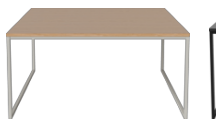

Creme lacquered steel

Grey lacquered steel

White lacquered steel

Leg height

32 cm

42 cm

48 cm