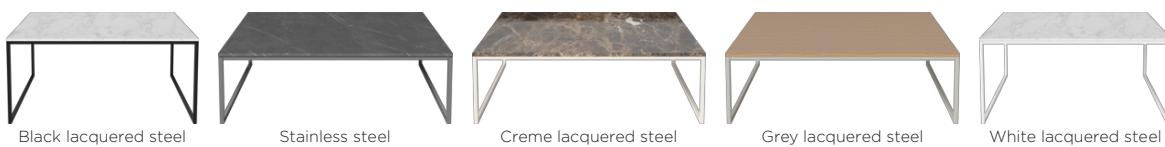

03-060-21

Como Coffee Table 60 x 120 x H48 -
Marble/Travertine

Height 48 cm
Width 60 cm
Length 120 cm
Producer Aage Østergaard Møbelindustri A/S

The parcel's measurements
The parcel's measurements 1: 0.46 m³, 53.0 kg
(D 125.0 cm, W 65.0 cm, H 57.0 cm))

03-060-02

Como Coffee Table 60 x 60 x H42
-Terrazzo

Height 42 cm
Width 60 cm
Length 60 cm
Weight 27 kg
Producer Aage Østergaard Møbelindustri A/S

The parcel's measurements
The parcel's measurements 1: 0.22 m³, 27.0 kg
(D 65.0 cm, W 65.0 cm, H 51.0 cm))

Materials and surfaces

Top material

Base

Leg height