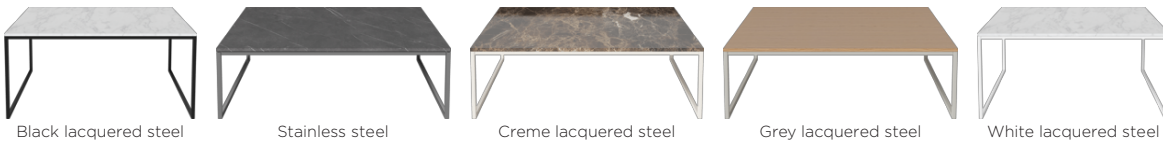

03-060-08

Como Coffee Table 60 x 60 x H42 -
Marble/Travertine

Height 42 cm
Width 60 cm
Length 60 cm
Producer Aage Østergaard Møbelindustri A/S

The parcel's measurements
The parcel's measurements 1: 0.22 m³, 27.0 kg
(D 65.0 cm, W 65.0 cm, H 51.0 cm)

03-060-02

Como Coffee Table 60 x 60 x H42
-Terrazzo

Height 42 cm
Width 60 cm
Length 60 cm
Weight 27 kg
Producer Aage Østergaard Møbelindustri A/S

The parcel's measurements
The parcel's measurements 1: 0.22 m³, 27.0 kg
(D 65.0 cm, W 65.0 cm, H 51.0 cm)

Materials and surfaces

Top material

Base

Leg height