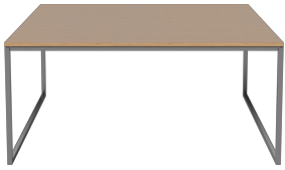

BOLIA

BOLIA

03-061-15

Como Coffee Table 110 x 110 cm

Specifications

Country of origin	Assembly	Length	Width	Weight	Tabletop thickness
Denmark	Delivered assembled	110 cm	110 cm	80.50 kg	2 cm
Producer	The parcel's measurements				
Aage Østergaard Møbelindustri A/S	The parcel's measurements 1: 0.62 m ³ , 82,5 kg (D 114.0 cm, W 114.0 cm, H 47,5 cm))				

Notice

Please note that the given height is measured without the thickness of the tabletop.

Test and certifications

FSC® C165134

The mark of responsible forestry

03-061-15

Como Coffee Table 110 x 110 cm

Length 110 cm
Weight 80.50 kg
Width 110 cm
Tabletop thickness 2 cm
Producer
Aage Østergaard Møbelindustri A/S

The parcel's measurements
The parcel's measurements 1: 0.62 m³, 82.5 kg
(D 114.0 cm, W 114.0 cm, H 47.5 cm))

03-061-05

Como Coffee Table 60 x 60 cm

Length 60 cm
Weight 26 kg
Width 60 cm
Tabletop thickness 2 cm
Producer
Aage Østergaard Møbelindustri A/S

The parcel's measurements
The parcel's measurements 1: 0.17 m³, 27.0 kg
(D 65.0 cm, W 65.0 cm, H 41.0 cm))

03-061-10

Como Coffee Table 90 x 90 cm

Length 90 cm
Weight 58 kg
Width 90 cm
Tabletop thickness 2 cm
Producer
Aage Østergaard Møbelindustri A/S