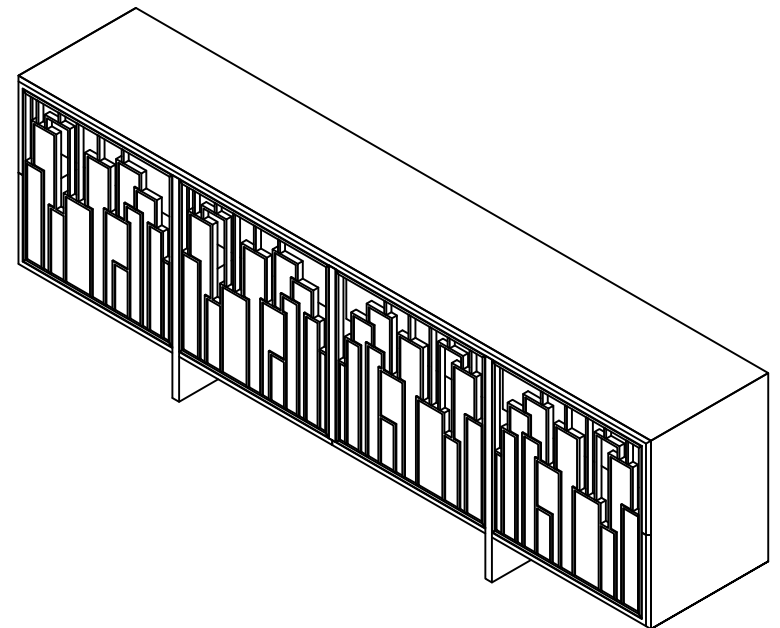

SIG-021-681 MIDTOWN
CARACOLE SIGNATURE

ASSEMBLY INSTRUCTIONS

PLEASE UNPACK ALL PARTS AND CHECK QUANTITY AGAINST PARTS LIST BEFORE DISCARDING PACKING CARTON!

1) This is a set-up case and no assembly is required except for anti-tipping restraint straps.

SIG-021-681				
MIDTOWN				
Part List				
NO.		Hardware List	Part Number	QTY
1		Adjustable Shelf	SIG-021-681-0023	4
2		Drawer Guide	SIG-021-681-0359	4
3		Tipping Restraint	SIG-021-681-0157	2
4		Adjustable Floor Glide	SIG-681-681-075	8