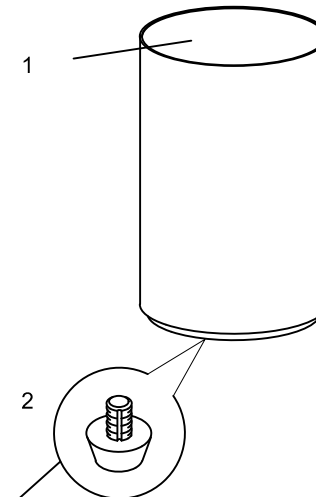

SIG-021-421 ROUND ABOUT-TALL

CARACOLE SIGNATURE

ASSEMBLY INSTRUCTIONS

PLEASE UNPACK ALL PARTS AND CHECK QUANTITY AGAINST PARTS LIST BEFORE DISCARDING PACKING CARTON!

1) This is a set-up construction, No assembling steps

SIG-021 -421				
ROUND ABOUT-TALL				
Part List				
Hardware List			Part Number	QTY
1		Marble Top	SIG-021-421-0171	1
2		Adjustable Floor Glide	SIG-021-421-075	4

Adjustable Floor Glide