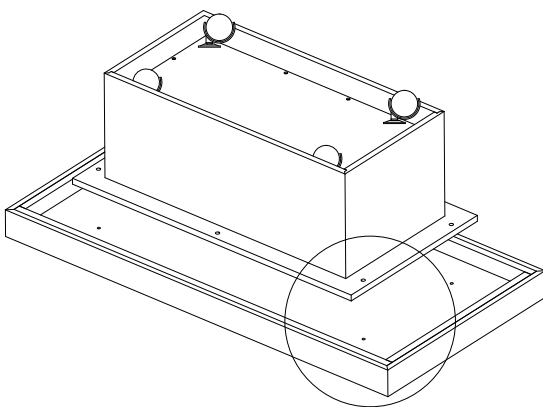

M141-022-403T/B UNITY COCKTAIL TABLE TOP/BASE

MODERN PRINCIPLES

ASSEMBLY INSTRUCTIONS

PLEASE UNPACK ALL PARTS AND CHECK AGAINST PARTS LIST ON THIS INSTRUCTION SHEET BEFORE DISCARDING PACKING AND CARTON!!

1) Turn the table top face down on a smooth, soft surface.
2) Assemble the unity cocktail table top / unity cocktail table base using the flat washer (A), lock washer (B), and Bolt (C) as shown in Diagram A.

*** NOTE KEEP THIS SHEET!!! ***

In the unlikely event that you would need a replacement part for your furniture, please contact your local authorized Caracole International dealer. If you need replacement hardware quickly, it could be purchased from your local hardware store.

M141-022-403T/B		
UNITY COCKTAIL TABLE TOP/BASE		
Part Description	Part No.	QTY
Caster	M141-022-403B-3004	4
RTA Hardware(1)	M141-022-403B-3001	1

RTA Hardware For Side rail		
NO.	Hardware List	Q'ty
A	Flat Washer(5/16")	6
B	Lock Washer(5/16")	6
C	Bolt (1/4"X33MM)	6
D	Wrench	1

Created on:2023-03-13

Diagram A

Diagram A

Created on:2023-03-13