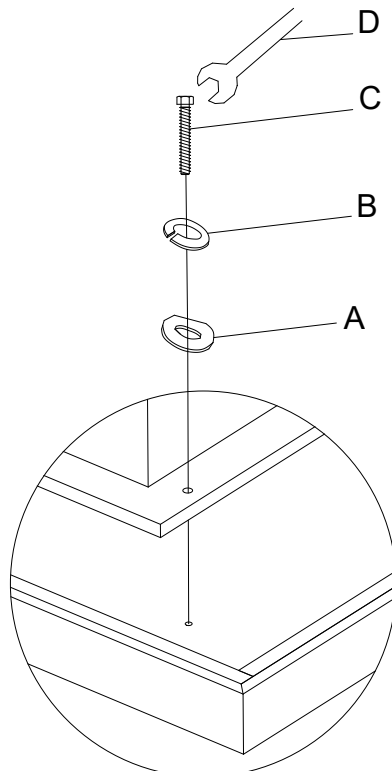

Diagram A

Created on:2023-03-13