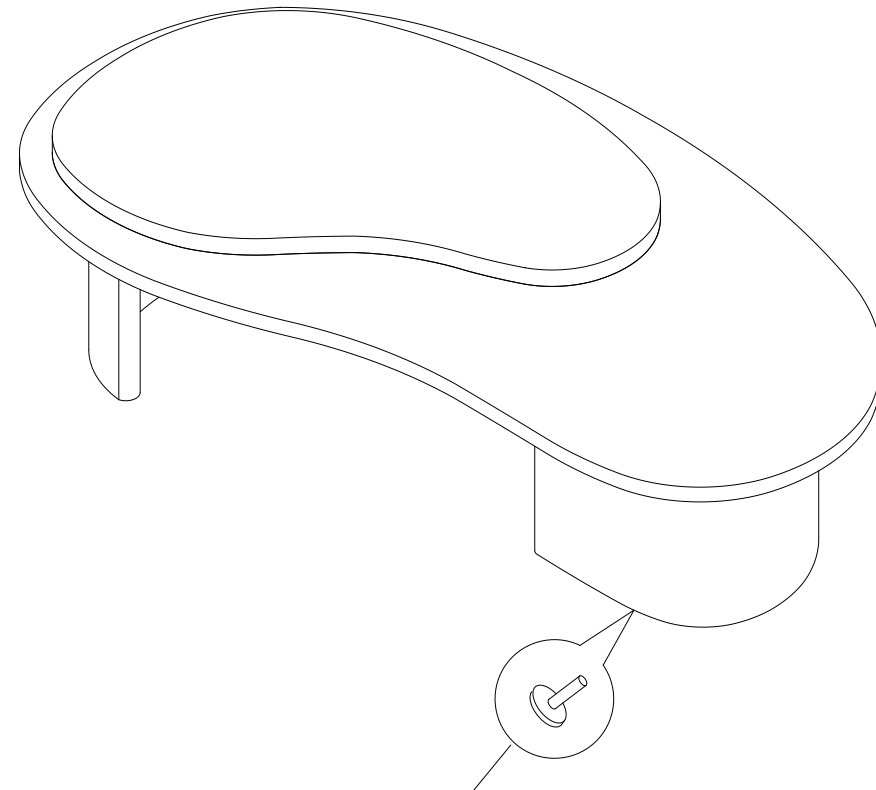

M141-022-401 CONTRAST COCKTAIL TABLE

MODERN PRINCIPLES

ASSEMBLY INSTRUCTIONS

PLEASE UNPACK ALL PARTS AND CHECK AGAINST PARTS LIST ON THIS INSTRUCTION SHEET BEFORE DISCARDING PACKING AND CARTON!!

This is a set-up case and no assembly is required.

*** NOTE KEEP THIS SHEET!!! ***

In the unlikely event that you would need a replacement part for your furniture, please contact your local authorized Caracole International dealer. If you need replacement hardware quickly, it could be purchased from your local hardware store.

Nail-in Floor Glide

	M141-022-401	
	CONTRAST COCKTAIL TABLE	
Part Description	Part No.	QTY
Nail-in Floor Glide	FIGLIDE-002	6