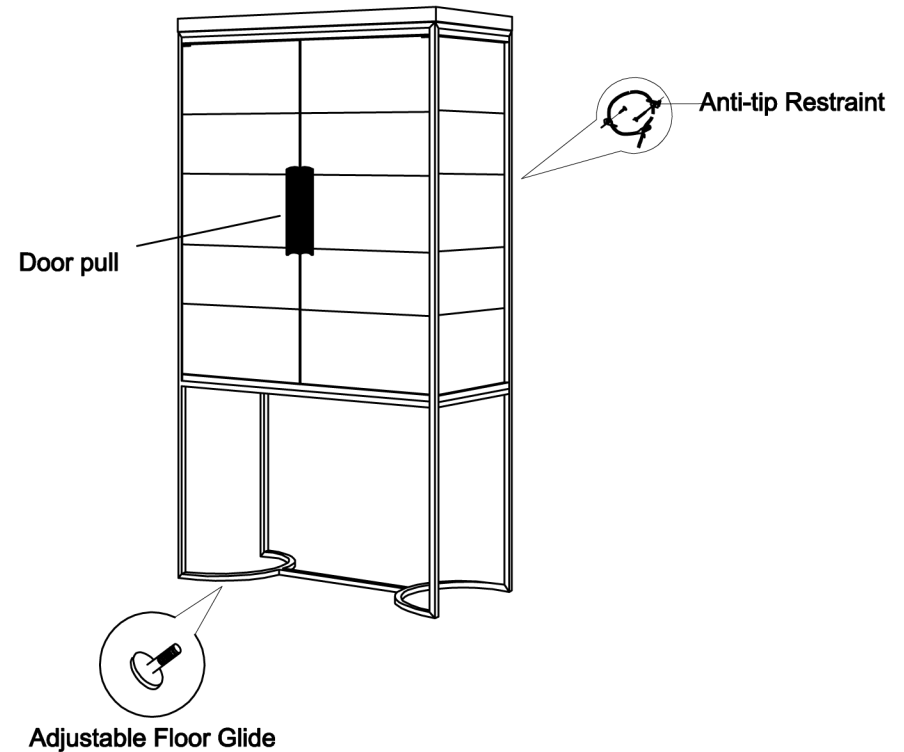

M131-421-511 LA MODA BAR CABINET

MODERN LA MODA

ASSEMBLY INSTRUCTIONS

PLEASE UNPACK ALL PARTS AND CHECK AGAINST PARTS LIST ON THIS INSTRUCTION SHEET BEFORE DISCARDING PACKING AND CARTON!!

This is a set-up case and no assembly is required except for anti-tip restraint strap. (follow instruction for anti-tip restraint assembly)

Note: Touch-up pen is provided for repair of minor issues resulting from transit ,handing and normal use.

***** NOTE KEEP THIS SHEET!!! *****

In the unlikely event that you would need a replacement part for your furniture, please contact your local authorized Caracole International dealer. If you need replacement hardware quickly, it could be purchased from your local hardware store.

M131-421-511		
LA MODA BAR CABINET		
Part Description	Part No.	QTY
LED light	M131-421-511-2008	1
Glass Shelf (first floor)	M131-421-511-2028	1
Glass Shelf (second floor)	M131-421-511-2028	1
Door pull	M131-421-511-2081	2
Knob	M131-421-511-2083	3
Full Extension Guide w/screws	M131-421-511-20350	3set
Stone	M131-421-511-20171	1
Mirror	M131-421-511-2027	1
Wine Rack	M131-421-511-20172	4
Touch-up pen	M133-421-061-30439	1
Anti-tip Restraint	M133-421-011-30157	1
Adjustable Floor Glide	M133-421-011-3003	4
RTA Hardware	M131-421-511-2001	1