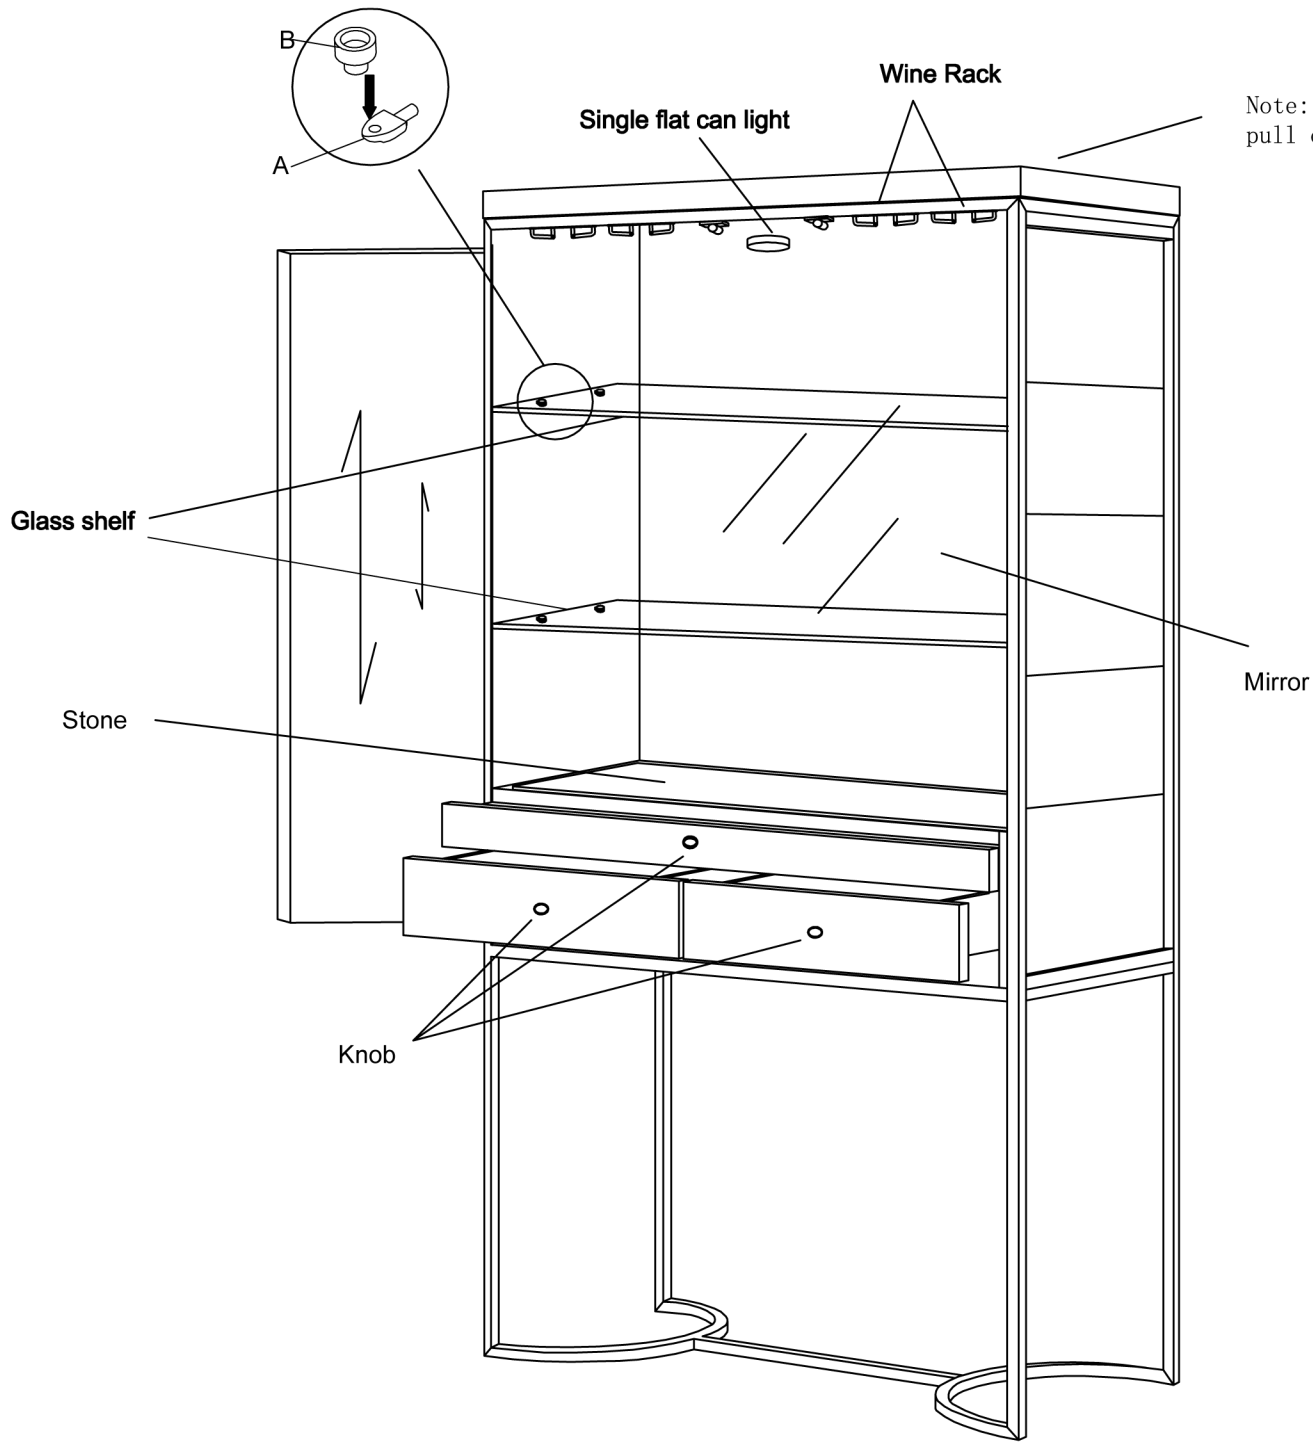

Note: Touch-up pen is provided for repair of minor issues resulting from transit ,handing and normal use.

***** NOTE KEEP THIS SHEET!!! *****

In the unlikely event that you would need a replacement part for your furniture, please contact your local authorized Caracole International dealer. If you need replacement hardware quickly, it could be purchased from your local hardware store.

M131-421-511		
LA MODA BAR CABINET		
Part Description	Part No.	QTY
LED light	M131-421-511-2008	1
Glass Shelf (first floor)	M131-421-511-2028	1
Glass Shelf (second floor)	M131-421-511-2028	1
Door pull	M131-421-511-2081	2
Knob	M131-421-511-2083	3
Full Extension Guide w/screws	M131-421-511-20350	3set
Stone	M131-421-511-20171	1
Mirror	M131-421-511-2027	1
Wine Rack	M131-421-511-20172	4
Touch-up pen	M133-421-061-30439	1
Anti-tip Restraint	M133-421-011-30157	1
Adjustable Floor Glide	M133-421-011-3003	4
RTA Hardware	M131-421-511-2001	1

RTA Hardware			
Hardware List			Q'ty
A		Shelf Support with Hole	8
B		Clear Bumper	8

Note: If the lamp needs to be replaced, please pull out the cover plate for replacement.