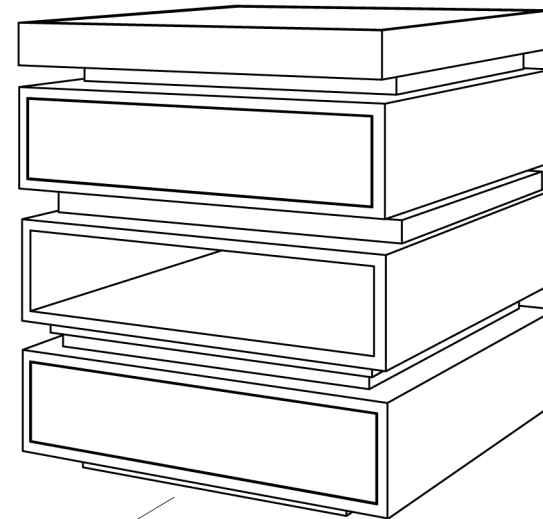

M131-421-411 LA MODA END TABLE

MODERN LA MODA

1 of 1

ASSEMBLY INSTRUCTIONS

PLEASE UNPACK ALL PARTS AND CHECK AGAINST PARTS LIST ON THIS INSTRUCTION SHEET BEFORE DISCARDING PACKING AND CARTON!!

This is a set up item and no further assembly is necessary.

M131-421-411		
LA MODA END TABLE		
Part Description	Part No.	QTY
Nail-in Floor Glide	M133-421-061-3086	4
Soft-closing Guide	M131-421-411-10424	2set
Touch-up pen	M133-421-061-30439	1

Nail-in Floor Glide