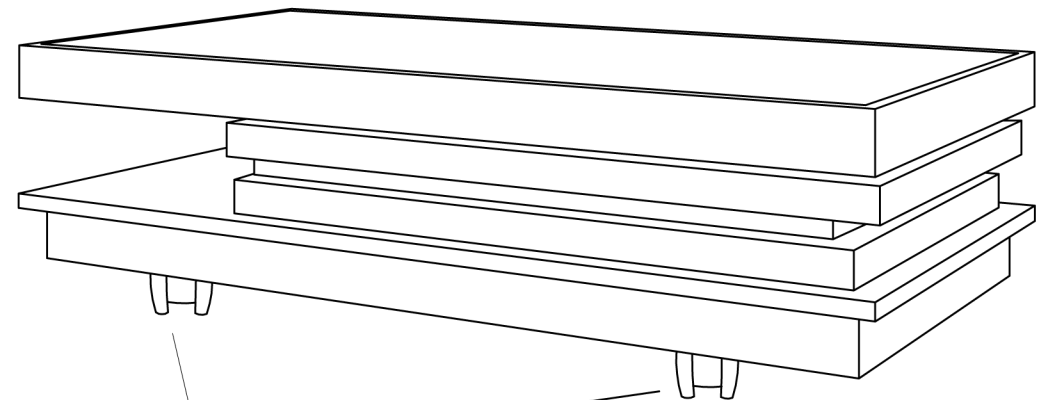

<b>M131-421-401</b>		
<b>LA MODA COCKTAIL TABLE</b>		
Part Description	Part No.	QTY
Caster	M131-421-401-2004	4
Touch-up pen	M133-421-061-30439	1

Caster

(It can be disassembled according to customer' s requirement)