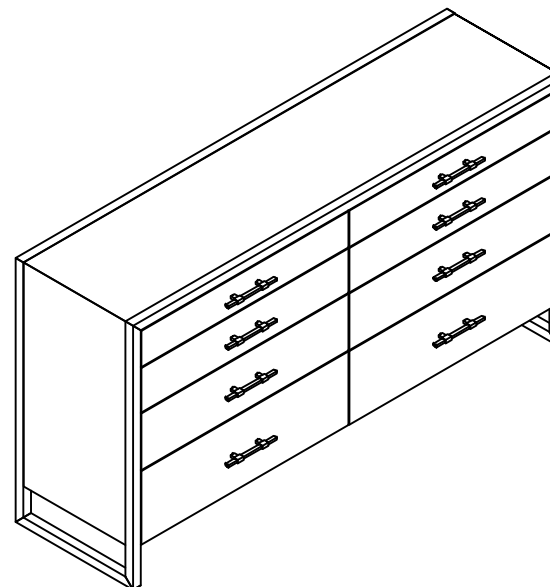

M113-019-011 REMIX DOUBLE DRESSER

CARACOLE MODERN

ASSEMBLY INSTRUCTIONS

PLEASE UNPACK ALL PARTS AND CHECK AGAINST PARTS LIST ON THIS INSTRUCTION SHEET BEFORE DISCARDING PACKING AND CARTON!!

This is a set-up case and no assembly is required except for anti-tipping restraint straps.(flow instruction for tip kit)

M113-019-011		
REMIX DOUBLE DRESSER		
Part Description	Part No.	QTY
Drawer Guide	M113-019-011-3025	8sets
Tip Kit	M111-019-811-4019	1
Door Knob	M113-019-011-3020	8
Center Leg	M113-019-011-3015	1
Jewelry Tray	M113-019-011-3027	1
Adjustable Floor Glide	M111-019-811-4003	5