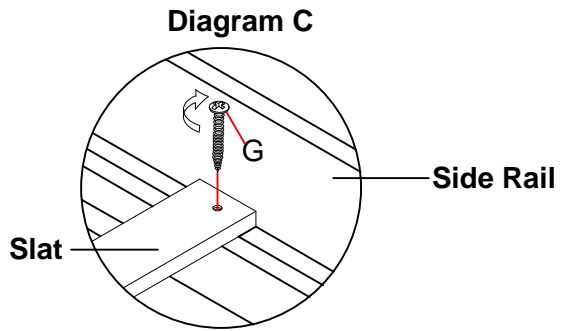

AUTODESK

AUTODESK