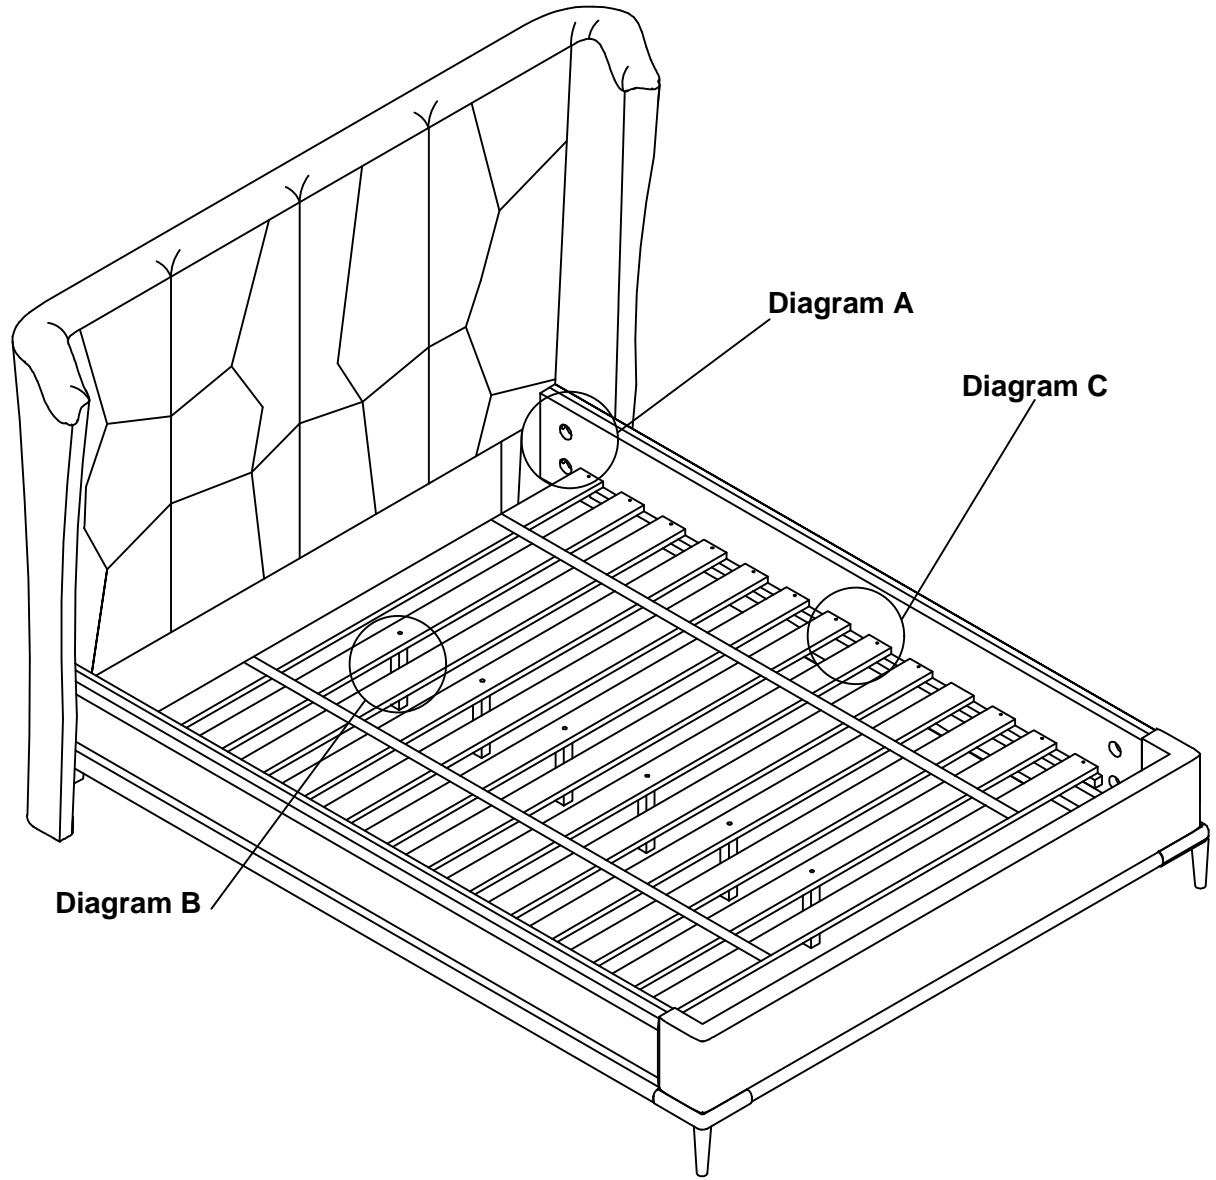

AUTODESK

AUTODESK