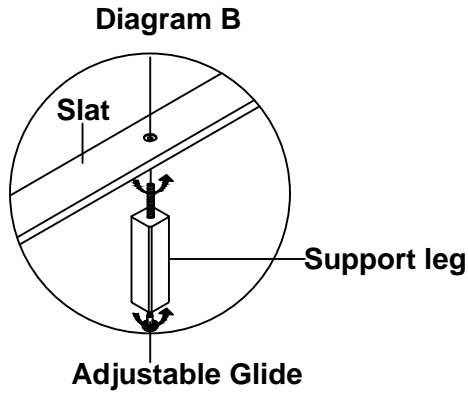

AUTODESK

AUTODESK