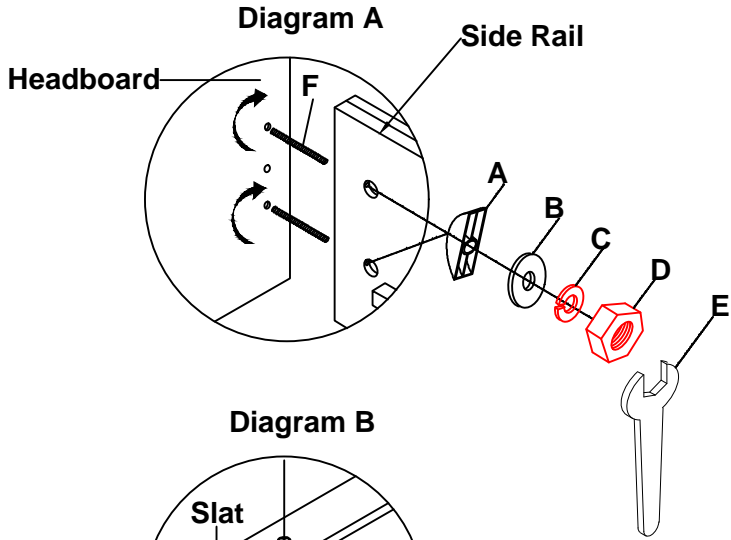

AUTODESK

AUTODESK