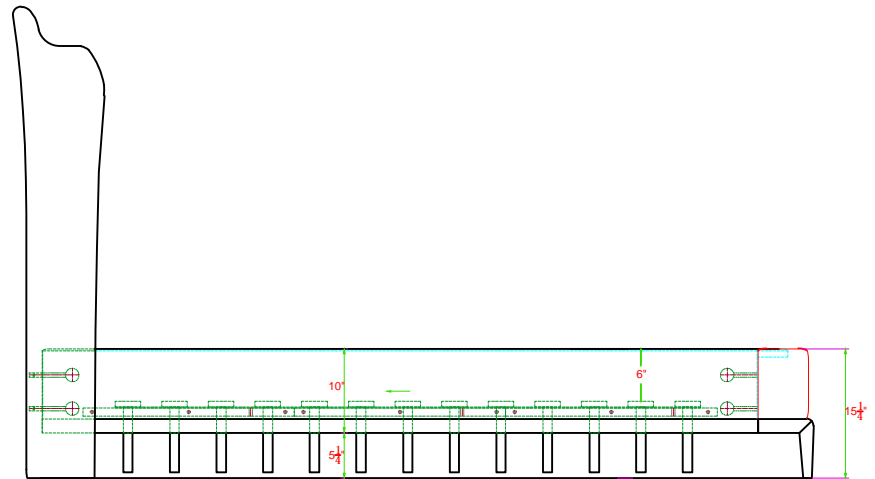

Cal King bed