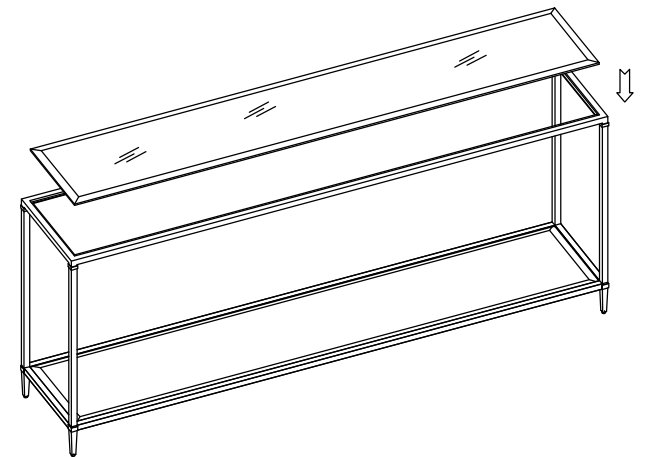

# CLA-423-443 SHIMMER CONSOLE TABLE

## CARACOLE CLASSIC

TWO(2)PEOPLE REQUIRED

PLEASE UNPACK ALL PARTS AND CHECK AGAINST PARTS LIST ON THIS INSTRUCTION SHEET BEFORE DISCARDING PACKING AND CARTON!!

Place the antique glass top into the the top of metal frame as show in diagram A.

Diagram A

CLA-423-443		
Console Table		
Part Description	Part No.	QTY
Antique glass top	CLA423443-2029	1
Shelf Panel	CLA423443-2028	1
Metal Frame	CLA423443-20135	1
Leveler Ø1/4"*3/4"*Ø13mm	CLA423407-2003	4