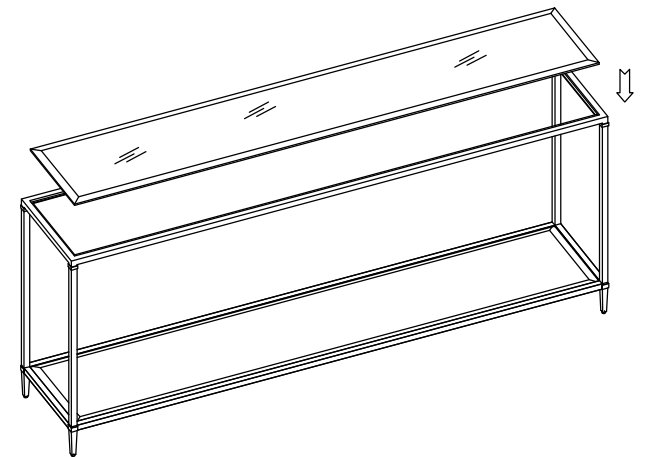

CLA-423-442 SMOULDER CONSOLE TABLE

CARACOLE CLASSIC

TWO(2)PEOPLE REQUIRED

PLEASE UNPACK ALL PARTS AND CHECK AGAINST PARTS LIST ON THIS INSTRUCTION SHEET BEFORE DISCARDING PACKING AND CARTON!!

Place the antique glass top into the the top of metal frame as show in diagram A.

Diagram A

CLA-423-442		
Console Table		
Part Description	Part No.	QTY
Antique glass top	CLA423442-2029	1
Shelf Panel	CLA423442-2028	1
Metal Frame	CLA423442-20135	1
Leveler Ø1/4"*3/4"*Ø13mm	CLA423407-2003	4