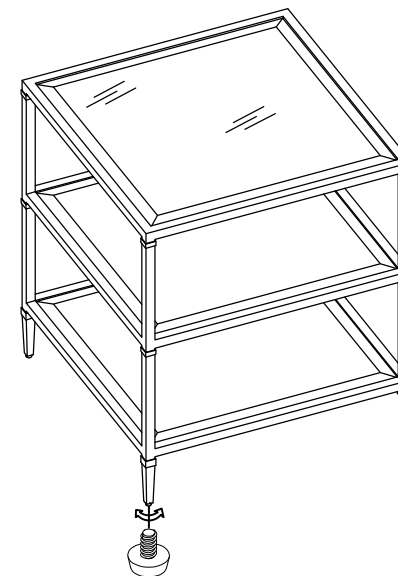

CLA-423-418 SMOULDER SQUARE END TABLE

CARACOLE CLASSIC

TWO(2)PEOPLE REQUIRED

PLEASE UNPACK ALL PARTS AND CHECK AGAINST PARTS LIST ON THIS INSTRUCTION SHEET BEFORE DISCARDING PACKING AND CARTON!!

Place the antique glass top into the the top of metal frame as show in diagram A.

Diagram A

CLA-423-418 Square End Table		
Part Description	Part No.	QTY
Antique glass top	CLA423418-2029	1
Shelf Panel	CLA423418-2028	2
Metal Frame	CLA423418-20135	1
Leveler Ø1/4"*3/4"*Ø13mm	CLA423407-2003	4