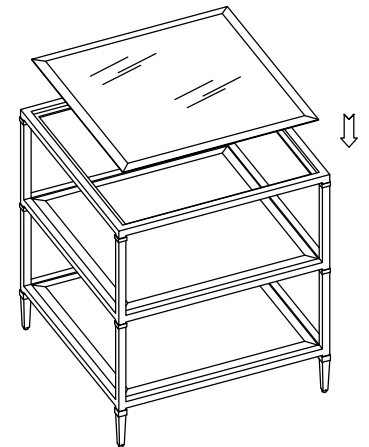

CLA-423-418 SMOULDER SQUARE END TABLE

CARACOLE CLASSIC

TWO(2)PEOPLE REQUIRED

PLEASE UNPACK ALL PARTS AND CHECK AGAINST PARTS LIST ON THIS INSTRUCTION SHEET BEFORE DISCARDING PACKING AND CARTON!!

Place the antique glass top into the the top of metal frame as show in diagram A.

Diagram A

CLA-423-418 Square End Table		
Part Description	Part No.	QTY
Antique glass top	CLA423418-2029	1
Shelf Panel	CLA423418-2028	2
Metal Frame	CLA423418-20135	1
Leveler Ø1/4"*3/4"*Ø13mm	CLA423407-2003	4