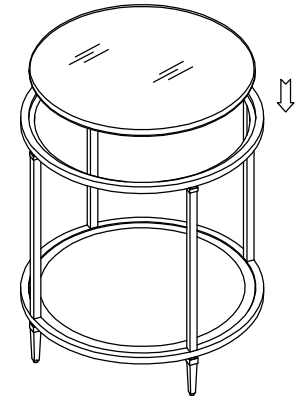

## SMOULDER ROUND END TABLE

### CARACOLE CLASSIC

TWO(2)PEOPLE REQUIRED

PLEASE UNPACK ALL PARTS AND CHECK AGAINST PARTS LIST ON THIS INSTRUCTION SHEET BEFORE DISCARDING PACKING AND CARTON!!

Place the antique glass top into the the top of metal frame as show in diagram A.

Diagram A

CLA-423-417		
Round End Table		
Part Description	Part No.	QTY
Antique glass top	CLA423417-2029	1
Shelf Panel	CLA423417-2028	1
Metal Frame	CLA423417-20135	1
Leveler Ø1/4"*3/4"*Ø13mm	CLA423407-2003	4