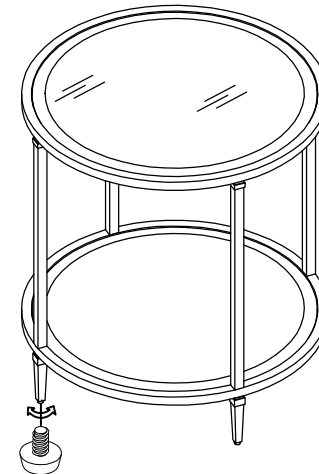

## SMOULDER ROUND END TABLE

### CARACOLE CLASSIC

TWO(2)PEOPLE REQUIRED

PLEASE UNPACK ALL PARTS AND CHECK AGAINST PARTS LIST ON THIS INSTRUCTION SHEET BEFORE DISCARDING PACKING AND CARTON!!

Place the antique glass top into the the top of metal frame as show in diagram A.

Diagram A

CLA-423-417		
Round End Table		
Part Description	Part No.	QTY
Antique glass top	CLA423417-2029	1
Shelf Panel	CLA423417-2028	1
Metal Frame	CLA423417-20135	1
Leveler Ø1/4"*3/4"*Ø13mm	CLA423407-2003	4