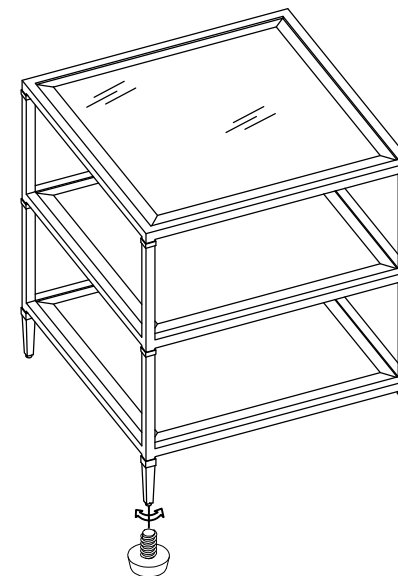

# CLA-423-4110 SHIMMER SQUARE END TABLE

### TWO(2)PEOPLE REQUIRED

PLEASE UNPACK ALL PARTS AND CHECK AGAINST PARTS LIST ON THIS INSTRUCTION SHEET BEFORE DISCARDING PACKING AND CARTON!!

Place the antique glass top into the the top of metal frame as show in diagram A.

Diagram A

<b>CLA-423-4110</b>		
<b>Square End Table</b>		
Part Description	Part No.	QTY
Antique glass top	CLA4234110-2029	1
Shelf Panel	CLA4234110-2028	2
Metal Frame	CLA4234110-20135	1
Leveler Ø1/4"*3/4"*Ø13mm	CLA423407-2003	4