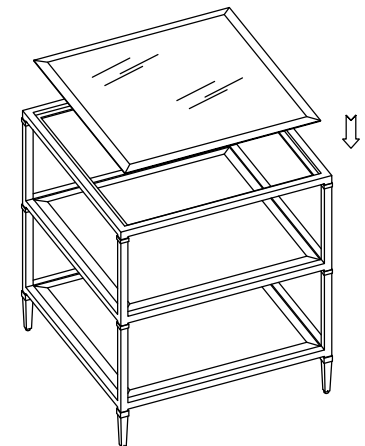

### TWO(2)PEOPLE REQUIRED

PLEASE UNPACK ALL PARTS AND CHECK AGAINST PARTS LIST ON THIS INSTRUCTION SHEET BEFORE DISCARDING PACKING AND CARTON!!

Place the antique glass top into the the top of metal frame as show in diagram A.

Diagram A

<b>CLA-423-4110</b>		
<b>Square End Table</b>		
Part Description	Part No.	QTY
Antique glass top	CLA4234110-2029	1
Shelf Panel	CLA4234110-2028	2
Metal Frame	CLA4234110-20135	1
Leveler Ø1/4"*3/4"*Ø13mm	CLA423407-2003	4