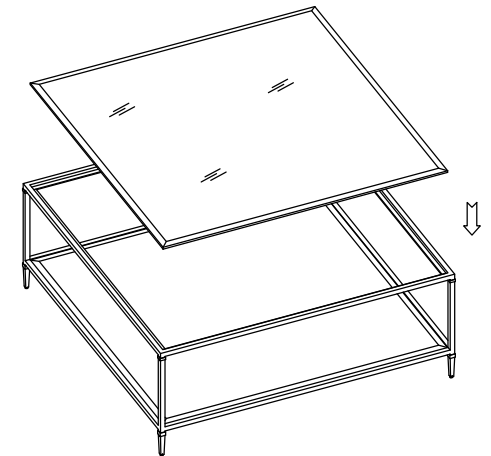

CLA-423-408 SMOULDER SQUARE COCKTAIL TABLE

CARACOLE CLASSIC

TWO(2)PEOPLE REQUIRED

PLEASE UNPACK ALL PARTS AND CHECK AGAINST PARTS LIST ON THIS INSTRUCTION SHEET BEFORE DISCARDING PACKING AND CARTON!!

Place the antique glass top into the the top of metal frame as show in diagram A.

Diagram A

CLA-423-408		
Square Cocktail Table		
Part Description	Part No.	QTY
Antique glass top	CLA423408-2029	1
Shelf Panel	CLA423408-2028	1
Metal Frame	CLA423408-20135	1
Leveler Ø1/4"*3/4"*Ø13mm	CLA423407-2003	4