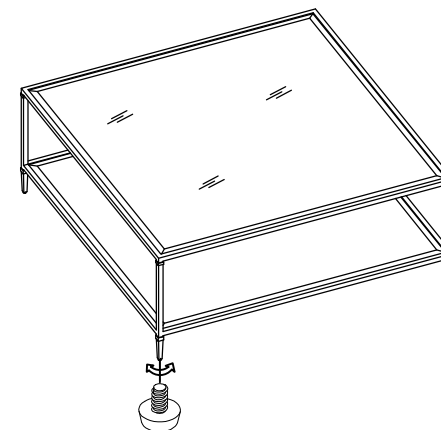

CLA-423-408 SMOULDER SQUARE COCKTAIL TABLE

CARACOLE CLASSIC

TWO(2)PEOPLE REQUIRED

PLEASE UNPACK ALL PARTS AND CHECK AGAINST PARTS LIST ON THIS INSTRUCTION SHEET BEFORE DISCARDING PACKING AND CARTON!!

Place the antique glass top into the the top of metal frame as show in diagram A.

Diagram A

CLA-423-408		
Square Cocktail Table		
Part Description	Part No.	QTY
Antique glass top	CLA423408-2029	1
Shelf Panel	CLA423408-2028	1
Metal Frame	CLA423408-20135	1
Leveler Ø1/4"*3/4"*Ø13mm	CLA423407-2003	4