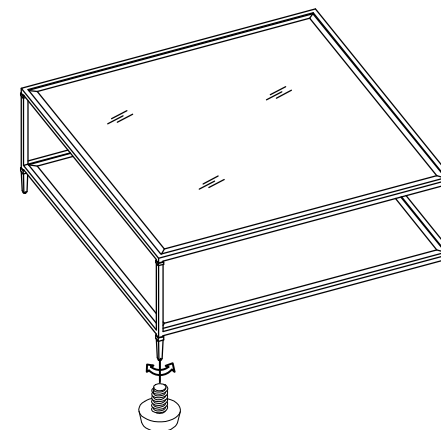

CLA-423-4010 SHIMMER SQUARE COCKTAIL TABLE

CARACOLE CLASSIC

TWO(2)PEOPLE REQUIRED

PLEASE UNPACK ALL PARTS AND CHECK AGAINST PARTS LIST ON THIS INSTRUCTION SHEET BEFORE DISCARDING PACKING AND CARTON!!

Place the antique glass top into the the top of metal frame as show in diagram A.

Diagram A

CLA-423-4010		
Square Cocktail Table		
Part Description	Part No.	QTY
Antique glass top	CLA4234010-2029	1
Shelf Panel	CLA4234010-2028	1
Metal Frame	CLA4234010-20135	1
Leveler Ø1/4"*3/4"*Ø13mm	CLA423407-2003	4