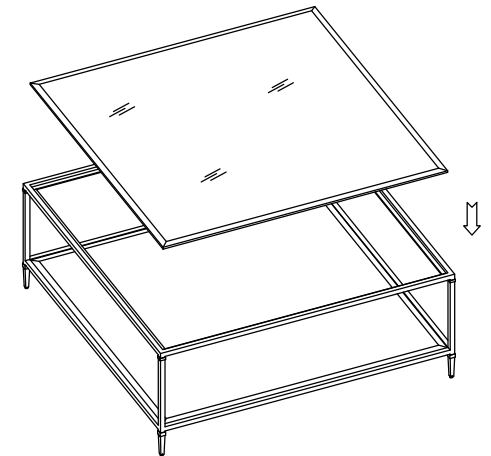

CLA-423-4010 SHIMMER SQUARE COCKTAIL TABLE

CARACOLE CLASSIC

TWO(2)PEOPLE REQUIRED

PLEASE UNPACK ALL PARTS AND CHECK AGAINST PARTS LIST ON THIS INSTRUCTION SHEET BEFORE DISCARDING PACKING AND CARTON!!

Place the antique glass top into the the top of metal frame as show in diagram A.

Diagram A

CLA-423-4010		
Square Cocktail Table		
Part Description	Part No.	QTY
Antique glass top	CLA4234010-2029	1
Shelf Panel	CLA4234010-2028	1
Metal Frame	CLA4234010-20135	1
Leveler Ø1/4"*3/4"*Ø13mm	CLA423407-2003	4