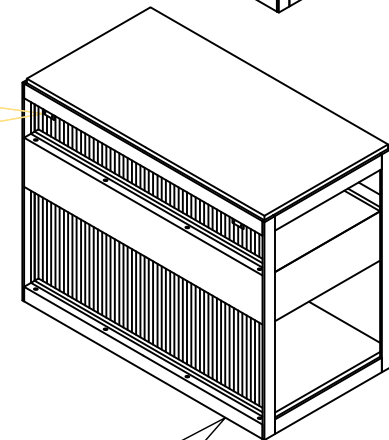

CLA-422-418 FALLING WATERS

CARACOLE CLASSIC

ASSEMBLY INSTRUCTIONS

PLEASE UNPACK ALL PARTS AND CHECK QUANTITY AGAINST PARTS LIST BEFORE DISCARDING PACKING CARTON!

1) This is a set-up case and no assembly is required except for anti-tipping restraint straps.

*** NOTE KEEP THIS SHEET!!! ***

In the unlikely event that you would need a replacement part, please contact your local authorized Caracole dealer.

Adjustable Floor Glide

CLA-422-418				
FALLING WATERS				
Part List				
NO.		Hardware List	Part Number	QTY
1		Top Panel	CLA-422-418-055	1
2		Bottom Shelf	CLA-422-418-027	1
3		Upper wave glass	CLA-422-418-0271	1
4		Bottom wave glass	CLA-422-418-0273	1
5		The Knob	CLA-422-418-0309	2
6		Tipping Restraint	CLA-422-418-0175	1
7		Adjustable Floor Glide	CLA-422-418-075	4