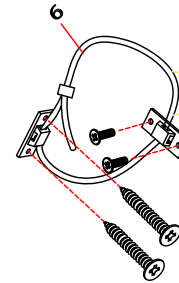

CLA-422-418 FALLING WATERS

CARACOLE CLASSIC

ASSEMBLY INSTRUCTIONS

PLEASE UNPACK ALL PARTS AND CHECK QUANTITY AGAINST PARTS LIST BEFORE DISCARDING PACKING CARTON!

1) This is a set-up case and no assembly is required except for anti-tipping restraint straps.

*** NOTE KEEP THIS SHEET!!! ***

In the unlikely event that you would need a replacement part, please contact your local authorized Caracole dealer.

Adjustable Floor Glide

CLA-422-418				
FALLING WATERS				
Part List				
NO.		Hardware List	Part Number	QTY
1		Top Panel	CLA-422-418-055	1
2		Bottom Shelf	CLA-422-418-027	1
3		Upper wave glass	CLA-422-418-0271	1
4		Bottom wave glass	CLA-422-418-0273	1
5		The Knob	CLA-422-418-0309	2
6		Tipping Restraint	CLA-422-418-0175	1
7		Adjustable Floor Glide	CLA-422-418-075	4