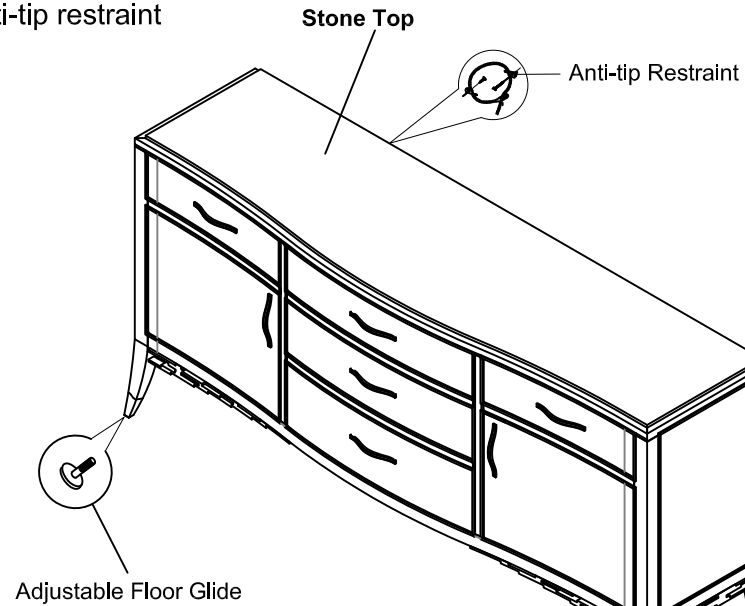

CLA-422-211 BREAK FROM TRADITION

CARACOLE CLASSIC

ASSEMBLY INSTRUCTIONS

PLEASE UNPACK ALL PARTS AND CHECK AGAINST PARTS LIST ON THIS INSTRUCTION SHEET BEFORE DISCARDING PACKING AND CARTON!!

This is a set-up case and no assembly is required except for the anti-tip restraint strap. (Follow instructions included with the kit)

	CLA-422-211	
	BREAK FROM TRADITION	
Part Description	Part No.	QTY
Anti-tip Restraint	CLA-422-013-30157	1
Stone Top	CLA-422-211-40171	1
Handle	CLA-422-211-40309	7
Soft-closing Guide 14"	CLA-422-013-30424	5 sets
Metal Ferrule	CLA-422-211-40152	4
End Adjustable Shelf	CLA-422-211-4024	2
Adjustable Shelf Pin	CLA-422-533-4087	8
Middle Bun foot	CLA-422-211-40131	1
Adjustable Floor Glide	CLA-422-531-2075	5
Touch -up Pen	CLA-422-211-20439	1