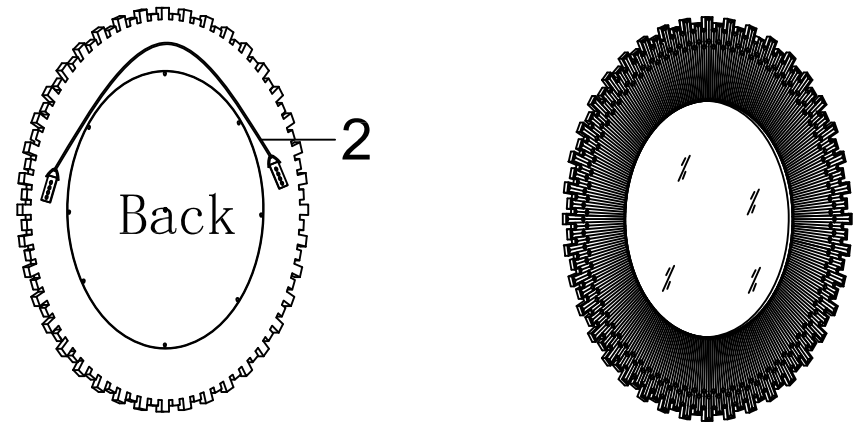

\*\*\* NOTE KEEP THIS SHEET!!! \*\*\*

In the unlikely event that you would need a replacement part, please contact your local authorized Caracole dealer.

CLA-442-043			
<b>HELIOS</b>			
Part List			
NO.	Hardware List	Part Number	QTY
1	 Plain Mirror	CLA-422-043-072	1
2	 Mirror Hanging Wire	CLA-422-043-0231	1