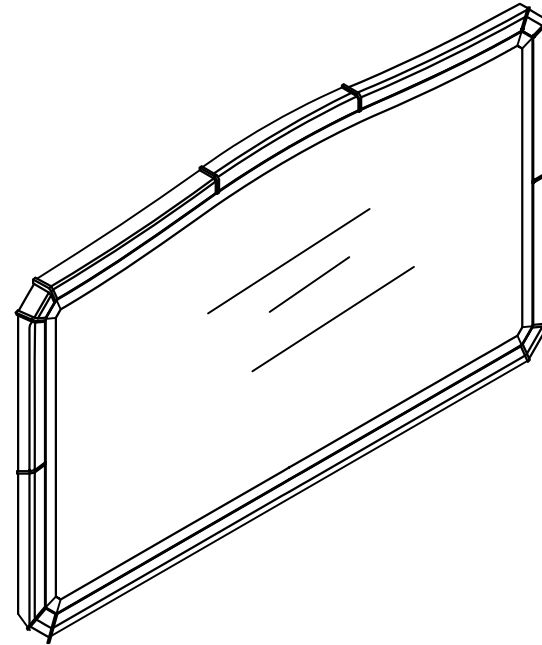

CLA-422-041 ARIA CARACOLE CLASSIC

ASSEMBLY INSTRUCTIONS

PLEASE UNPACK ALL PARTS AND CHECK AGAINST PARTS LIST ON THIS INSTRUCTION SHEET BEFORE DISCARDING PACKING AND CARTON!!

- (1) Attache the "Z" Bracket to the wallboard with screws provided (A) as shown in Diagram A.
- (2) Hang the mirror on the wall with "Z" Bracket as shown in Diagram B.

RTA Hardware		
	Hardware List	Q'ty
A	 Screw(4.2X44MM)	5

Diagram A.

Diagram B.