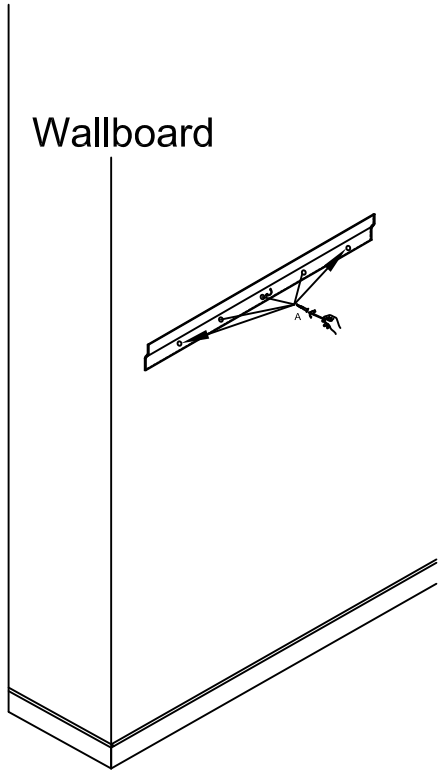

CLA-422-041 ARIA CARACOLE CLASSIC

ASSEMBLY INSTRUCTIONS

PLEASE UNPACK ALL PARTS AND CHECK AGAINST PARTS LIST ON THIS INSTRUCTION SHEET BEFORE DISCARDING PACKING AND CARTON!!

- (1) Attache the "Z" Bracket to the wallboard with screws provided (A) as shown in Diagram A.
- (2) Hang the mirror on the wall with "Z" Bracket as shown in Diagram B.

RTA Hardware		
	Hardware List	Q'ty
A	 Screw(4.2X44MM)	5

Diagram A.

Diagram B.