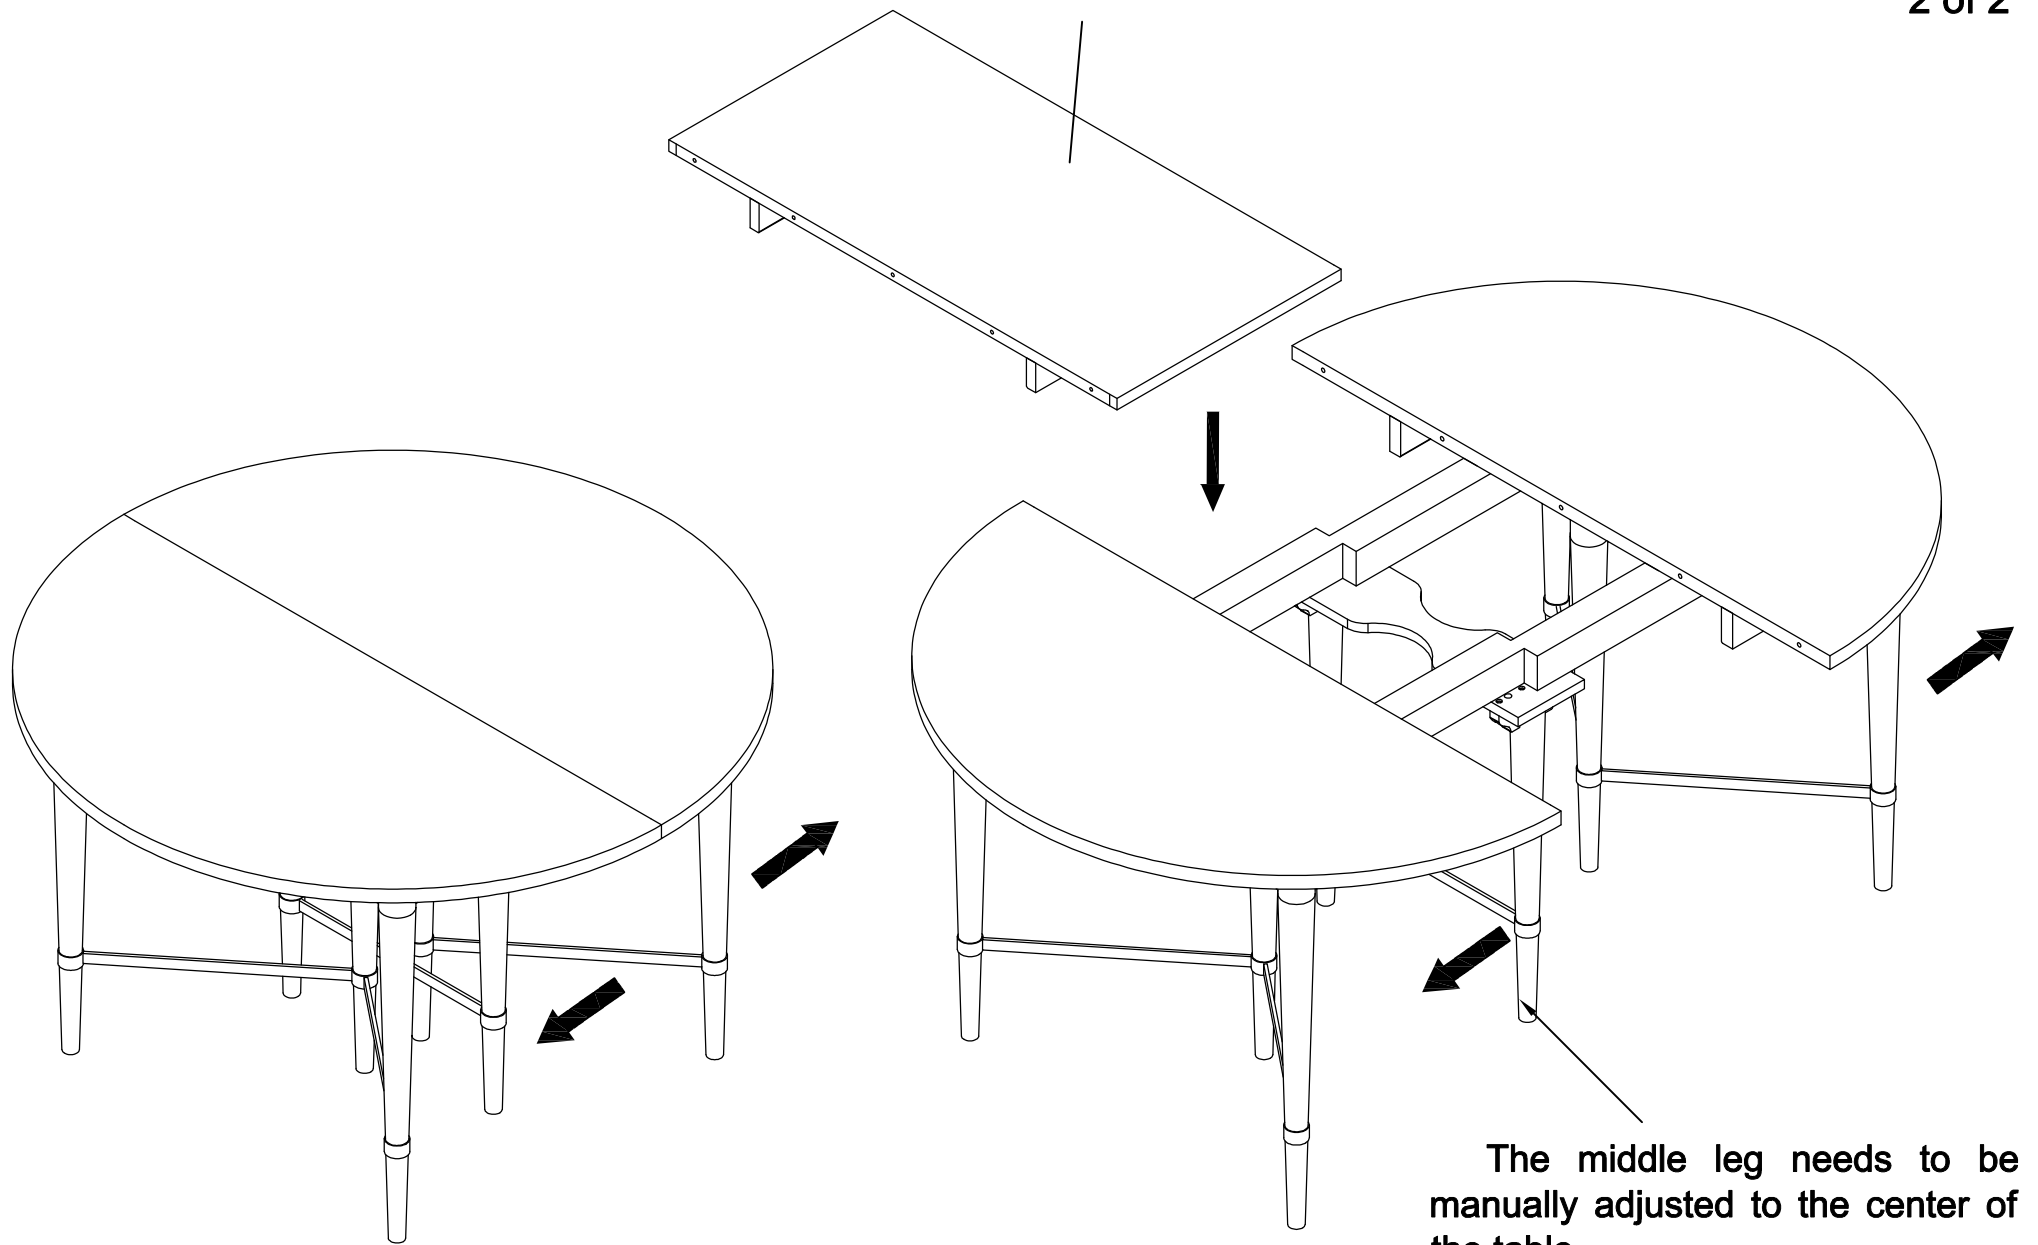

- 1) Using two people carefully place the table to the upright position. Then place the leaves in the table as shown in (Drawing A).

***** NOTE KEEP THIS SHEET!!! *****

In the unlikely event that you would need a replacement part for your furniture, please contact your local authorized Schnadig International dealer. If you need replacement hardware quickly, it could be purchased from your local hardware store.

Created on:2019-7-15

CLA-419-2025 JUST SHORT OF IT		
Part Description	Part No.	QTY
Top / Apron Assembly (1)	CIA-419-2025-40123	1
Dining Table Leaf	CIA-419-2025-4060	1
Dining Table Lock	CIA-419-2025-40150	4sets
RTA Hardware	CIA-419-2025-4001	1
Metal Base (1)	CIA-419-2025-4022	2
Metal Base (2)	CIA-419-2025-40166	1
Adjustable Floor Glides	CIA-419-2025-4075	8

Leaf

Drawing A