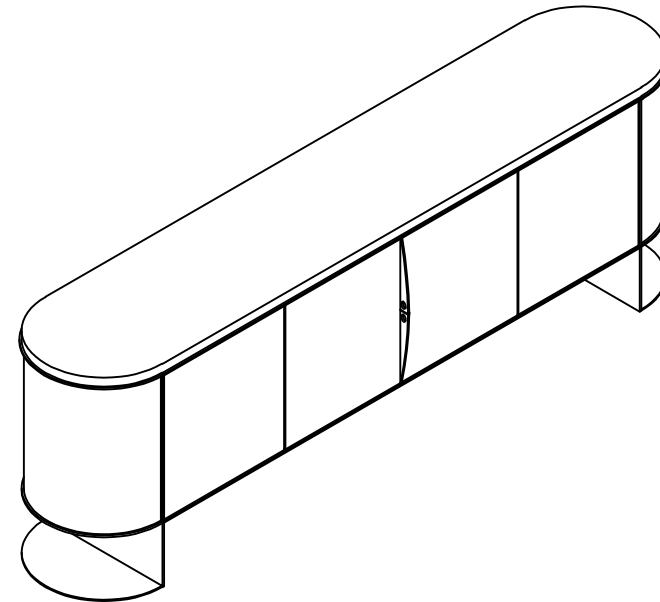

CLA-418-531 PRIME TIME

CARACOLE CLASSIC

ASSEMBLY INSTRUCTIONS

PLEASE UNPACK ALL PARTS AND CHECK QUANTITY AGAINST PARTS LIST BEFORE DISCARDING PACKING CARTON!

1) This product is set-up, so there is no assembling steps.
2) The assembling drawings are only for replacement of parts just in case.

*** NOTE KEEP THIS SHEET ***

In the unlikely event that you would need a replacement part for your furniture, please contact your local authorized Schnadig International dealer. If you need replacement hardware quickly, it could be purchased from your local hardware store.

CLA-418-531				
PRIME TIME				
Part List				
Hardware List		Part Number		QTY
1		Door Knob	CLA-418-531-0309	2
2		Golden Screw for Door Knob (M4*16)	CLA-418-531-01831	4
3		European Hinge	CLA-418-531-005	8
4		Silver Screw for European Hinge (M4*16)	CLA-418-531-01832	48
5		Touch Latch	CLA-418-531-0333	2
6		Brass Screw for Touch Latch and Magnetic Latch (M4*12)	CLA-418-531-01833	14
7		Magnetic Latch	CLA-418-531-012	2
8		Shelf Holder Hardware	CLA-418-531-0319	20
9		Black Screw for Shelf Holder Hardware (M4*16)	CLA-418-531-01834	20
10		Adjustable End Shelf	CLA-418-531-024	4
11		Adjustable Central Shelf	CLA-418-531-025	1
12		1 Set of Doors (Including 4PCS)	CLA-418-531-0393	1

RTA Hardware			
Hardware List			QTY
A		Tip-Tilt Restraint Hardware Bag	1
B		Socket (FC-700)	1