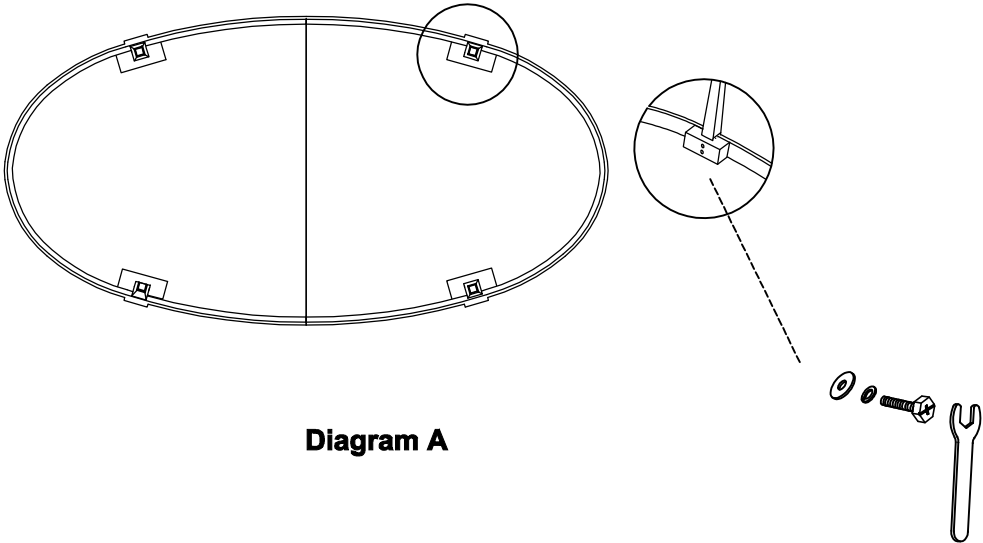

CLA-417-205		
A HOUSE FAVORITE		
Part Description	Part No.	QTY
Adjustable Floor Glide	CLA-417-205- 4075	4
Leaf	CLA-417-205- 4060	2
RTA Hardware	CLA-417-205- 4001	1

RTA Hardware			
NO.	Hardware List		Q'ty
A		Flat Washer	8
B		Lock Washer	8
C		Bolt 5/16" x 64mm	8
D		Wrench 5/16	1